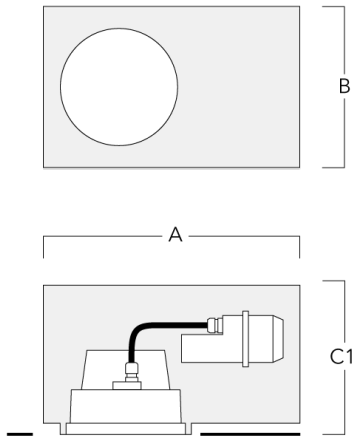

Optical Accessories

Honeycomb louvre

Description	Part ID	C1
IW-DAC/DOC240-LED	134-1445	191

Wallwash lens

Description	Part ID	C1
IO-20-WW-DAC/DOC240-LED	134-1492	191

DOC240 LED

Linear spread lens

Description	Part ID	C1
IO-180-DAC/DOC240-LED	134-1382	191

134-1403+134-1382

DOC240 LED

we-ef

Control

DALI interface

Description	Part ID	C
DALI interface	430-0013	90

Mounting Accessories

Installation blackout, flush - reduced depth

Description	Part ID	A	B	C1
Installation blackout BDO24-II-RE	134-1714	574	305	227

Installation blackout, proud - reduced depth

Description	Part ID	A	B	C1
Installation blackout BDO24-I-RE	134-1717	574	305	209

Installation blackout, flush with shadow line - reduced depth

Description	Part ID	A	B	C1
Installation blackout BDO24-III-RE	134-1718	573	305	227