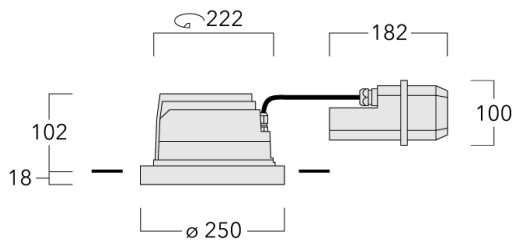

Description

IP66, Class I. Class II on request. IK07. Marine-grade, die-cast aluminium alloy. 5CE superior corrosion protection including PCS hardware. Silicone rubber gasket. Safety glass lens, hinged. Frame with safety catch. Two cable entries. Integral EC electronic converter in thermally separated compartment. CAD-optimised optics for superior illumination and glare control. OLC® One LED Concept. Factory installed LED circuit board.

Weight	4.00 kg
Light distribution	linear spread, very narrow beam, sharp cut-off [EES]
Light source	LED-24/48W / 700 mA - 4000 K
CRI	80
Power supply	EC
LEDs	24
Rated input power	54 W

Nominal Lumen (lm)

LED Lumen	310
Total Lumen	7440
Tj	85

Rated lumens (lm)

LED Lumen	271.9
Total Lumen	6526
Ta	25

Specifications

Material description

Body	Marine-grade die-cast aluminium alloy
Lens	Safety glass lens, hinged
Colours	<div style="display: flex; align-items: center; margin-bottom: 5px;"> <div style="width: 20px; height: 10px; background-color: black; margin-right: 5px;"></div> RAL9004 Signal black </div> <div style="display: flex; align-items: center; margin-bottom: 5px;"> <div style="width: 20px; height: 10px; background-color: #cccccc; margin-right: 5px;"></div> RAL9006 White aluminium </div> <div style="display: flex; align-items: center; margin-bottom: 5px;"> <div style="width: 20px; height: 10px; background-color: #808080; margin-right: 5px;"></div> RAL9007 Grey aluminium </div> <div style="display: flex; align-items: center; margin-bottom: 5px;"> <div style="width: 20px; height: 10px; background-color: #333333; margin-right: 5px;"></div> RAL7016 Anthracite grey </div> <div style="display: flex; align-items: center;"> <div style="width: 20px; height: 10px; background-color: #e0e0e0; margin-right: 5px;"></div> RAL9016 Traffic white </div>
Gasket	Silicone rubber gasket
Fasteners	PCS Polymer Coated Stainless Steel Hardware
Ingress protection	IP66
Impact resistance	IK07
Corrosion resistance	5CE