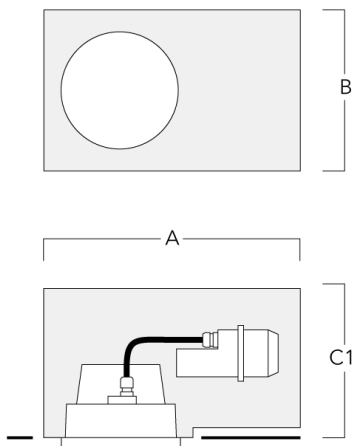

Optical Accessories

Honeycomb louvre

Description	Part ID	C1
IW-DAC/DOC240-LED	134-1445	191

Wallwash lens

Description	Part ID	C1
IO-20-WW-DAC/DOC240-LED	134-1492	191

DOC240 LED

Linear spread lens

Description	Part ID	C1
IO-180-DAC/DOC240-LED	134-1382	191

134-1403+134-1382

DOC240 LED

we-ef

Control

DALI interface

Description	Part ID	C
DALI interface	430-0013	90

Mounting Accessories

Installation blackout, flush - reduced depth

Description	Part ID	A	B	C1
Installation blackout BDO24-II-RE	134-1714	574	305	227

Installation blackout, proud - reduced depth

Description	Part ID	A	B	C1
Installation blackout BDO24-I-RE	134-1717	574	305	209

Installation blackout, flush with shadow line - reduced depth

Description	Part ID	A	B	C1
Installation blackout BDO24-III-RE	134-1718	573	305	227