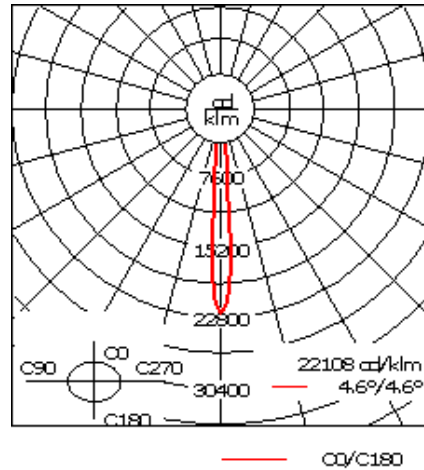

DOC240 LED

Specifications

Material description

Body	Luminaire body and lens frame constructed in die cast aluminum.
Lens	Clear tempered glass lens.
Colors	 RAL9004 Black RAL9007 Grey Metallic RAL9016 White RAL8019 Dark Bronze
Gasket	Silicone rubber gasket
Fasteners	PCS polymer coated stainless steel
Ingress protection	IP66
Impact resistance	IK07
Corrosion resistance	5CE superior corrosion protection system

Electrical description

Power supply	Integral [ECG] electronic driver 120V-277V. 0-10V dimmable, to be specified with order.
Driver / Ballast	Integral EC electronic converter in thermally-separated compartment

Additional information

Lifetime	Ta=25°/40° L90B10 > 90000h
Listings	ETL, UL-1598, CSA-C22.2#250.0. Suitable for Wet Locations.

WE-EF LIGHTING USA, LLC

410-D Keystone Drive, 15086 Warrendale, PA 15086 - Phone: +1 724 742 0030
customersupport.usa@we-ef.com - <https://we-ef.com/us>
Subject to technical changes and errors. - Generated on 11/23/2024