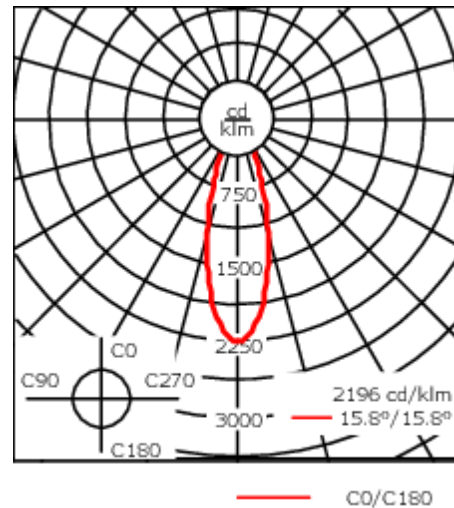

DAC220 LED

Specifications

Material description

Body	Marine-grade, die-cast aluminium alloy
Lens	Safety glass lens, hinged
Colours	RAL9004 Signal black RAL9007 Grey aluminium RAL7016 Anthracite grey RAL9016 Traffic white
Gasket	Silicone rubber gasket
Fasteners	PCS hardware
Ingress protection	IP65
Impact resistance	IK07
Corrosion resistance	5CE

Electrical description

Power supply	220-240V / 50-60 Hz
Driver / Ballast	Integral EC electronic converter in thermally-separated compartment

Additional information

Lifetime	Ta=25° L90B10 > 90000h