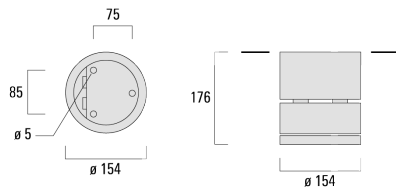

DAC220 LED

Specifications

Material description

Body	Marine-grade, die-cast aluminium alloy
Lens	Safety glass lens, hinged
Colours	RAL9004 Signal black RAL9007 Grey aluminium RAL7016 Anthracite grey RAL9016 Traffic white
Gasket	Silicone rubber gasket
Fasteners	PCS hardware
Ingress protection	IP65
Impact resistance	IK07
Corrosion resistance	5CE

Electrical description

Power supply	220-240V / 50-60 Hz
Driver / Ballast	Integral EC electronic converter in thermally-separated compartment

Additional information

Lifetime	Ta=25° L90B10 > 90000h