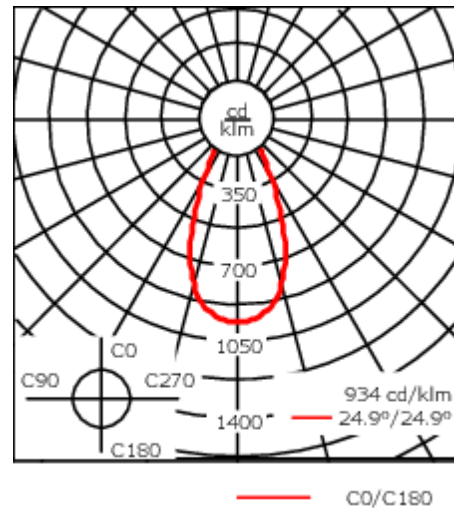

Optional 2200 K version available. To be specified at time of ordering.

Weight	7.60 kg
Light distribution	symmetric, wide beam [B]
Light source	LED-24/48W / 700 mA - 3000 K
CRI	80
Power supply	EC
LEDs	24
Rated input power	54 W
Nominal Lumen (lm)	
LED Lumen	290
Total Lumen	6960
Tj	85
Rated lumens (lm)	
LED Lumen	224.5
Total Lumen	5388.5
Ta	25