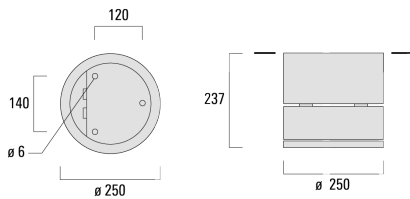

Description

IP65, Class I. Class II on request. IK07. Marine-grade, die-cast aluminium alloy. 5CE superior corrosion protection including PCS hardware. Silicone rubber gasket. Safety glass lens, hinged. Frame with safety catch. Two cable entries. Integral EC electronic converter in thermally separated compartment. CAD-optimised optics for superior illumination and glare control. OLC® One LED Concept. Factory installed LED circuit board.

Optional 2200 K version available. To be specified at time of ordering.

Weight	7.60 kg
Light distribution	symmetric, wide beam [B]
Light source	LED-24/48W / 700 mA - 3000 K
CRI	80
Power supply	EC
LEDs	24
Rated input power	54 W
Nominal Lumen (lm)	
LED Lumen	290
Total Lumen	6960
Tj	85
Rated lumens (lm)	
LED Lumen	224.5
Total Lumen	5388.5
Ta	25