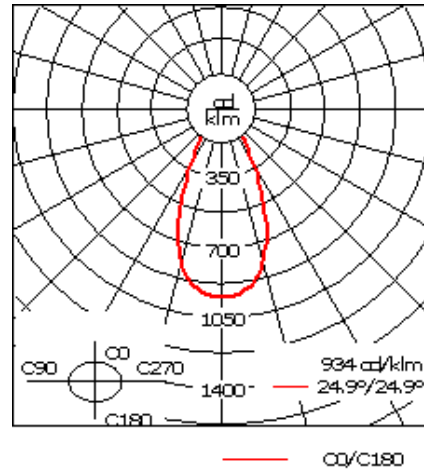

134-1432

DAC240 LED

we-ef

Specifications

Material description

Body	Marine-grade die-cast aluminium alloy
Lens	Safety glass lens, hinged
Colors	RAL9004 Black RAL9007 Grey Metallic RAL9016 White RAL8019 Dark Bronze
Gasket	Silicone rubber gasket
Fasteners	PCS Polymer Coated Stainless Steel Hardware
Ingress protection	IP65
Impact resistance	IK07
Corrosion resistance	5CE

Electrical description

Power supply	Integral [ECG] electronic driver 120V-277V. 0-10V dimmable, to be specified with order.
Driver / Ballast	Integral EC electronic converter in thermally-separated compartment

Additional information

Lifetime	Ta=25°/40° L90B10 > 90000h
Listings	ETL, UL-1598, CSA-C22.2#250.0. Suitable for Wet Locations.

WE-EF LIGHTING USA, LLC

410-D Keystone Drive, 15086 Warrendale, PA 15086 - Phone: +1 724 742 0030

customersupport.usa@we-ef.com - <https://we-ef.com/us>

Subject to technical changes and errors. - Generated on 10/23/2024