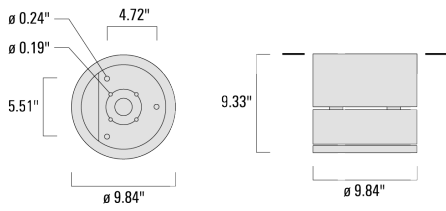

134-1432

DAC240 LED

we-ef

Specifications

Material description

Body	Marine-grade die-cast aluminium alloy
Lens	Safety glass lens, hinged
Colors	RAL9004 Black RAL9007 Grey Metallic RAL9016 White RAL8019 Dark Bronze
Gasket	Silicone rubber gasket
Fasteners	PCS Polymer Coated Stainless Steel Hardware
Ingress protection	IP65
Impact resistance	IK07
Corrosion resistance	5CE

Electrical description

Power supply	Integral [ECG] electronic driver 120V-277V. 0-10V dimmable, to be specified with order.
Driver / Ballast	Integral EC electronic converter in thermally-separated compartment

Additional information

Lifetime	Ta=25°/40° L90B10 > 90000h
Listings	ETL, UL-1598, CSA-C22.2#250.0. Suitable for Wet Locations.

WE-EF LIGHTING USA, LLC

410-D Keystone Drive, 15086 Warrendale, PA 15086 - Phone: +1 724 742 0030

customersupport.usa@we-ef.com - <https://we-ef.com/us>

Subject to technical changes and errors. - Generated on 10/23/2024