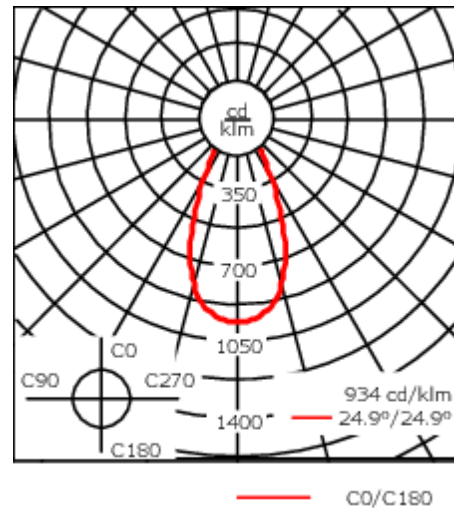

134-1432

DAC240 LED

we-ef

Specifications

Material description

Body	Marine-grade, die-cast aluminium alloy
Lens	Safety glass lens, hinged
Colours	RAL9004 Signal black RAL9007 Grey aluminium RAL7016 Anthracite grey RAL9016 Traffic white
Gasket	Silicone rubber gasket
Fasteners	PCS hardware
Ingress protection	IP65
Impact resistance	IK07
Corrosion resistance	5CE

Electrical description

Power supply	220-240V / 50-60 Hz
Driver / Ballast	Integral EC electronic converter in thermally-separated compartment

Additional information

Lifetime	Ta=25° L90B10 > 90000h

WE-EF LIGHTING (Thailand) Co., Ltd.

57 Moo 5, Kingkaew Rd., Bangplee, 10540 Samutprakarn - Phone: +66 2 738 96 20 - Fax: +66 2 738 96 29

<https://we-ef.com/asia>

Subject to technical changes and errors. - Generated on 19/04/2025