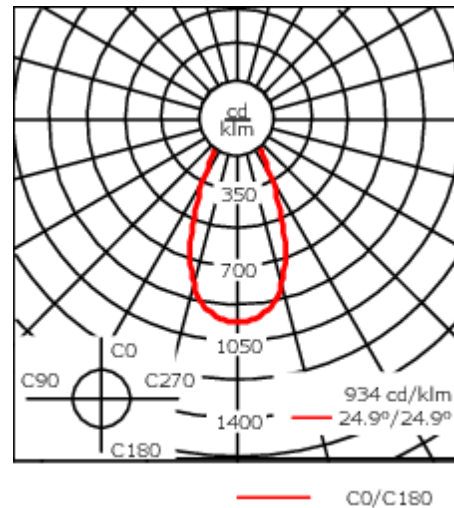

Weight	7.60 kg
Light distribution	symmetric, wide beam [B]
Light source	LED-24/48W / 700 mA - 3000 K
CRI	80
Power supply	EC
LEDs	24
Rated input power	54 W
<b>Nominal Lumen (lm)</b>	
LED Lumen	290
Total Lumen	6960
Tj	85
<b>Rated lumens (lm)</b>	
LED Lumen	224.5
Total Lumen	5388.5
Ta	25