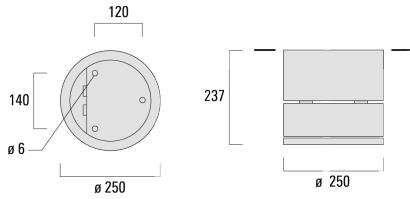

134-1432

DAC240 LED

we-ef

Specifications

Material description

Body	Marine-grade, die-cast aluminium alloy
Lens	Safety glass lens, hinged
Colours	RAL9004 Signal black RAL9007 Grey aluminium RAL7016 Anthracite grey RAL9016 Traffic white
Gasket	Silicone rubber gasket
Fasteners	PCS hardware
Ingress protection	IP65
Impact resistance	IK07
Corrosion resistance	5CE

Electrical description

Power supply	220-240V / 50-60 Hz
Driver / Ballast	Integral EC electronic converter in thermally-separated compartment

Additional information

Lifetime	Ta=25° L90B10 > 90000h

WE-EF LIGHTING (Thailand) Co., Ltd.

57 Moo 5, Kingkaew Rd., Bangplee, 10540 Samutprakarn - Phone: +66 2 738 96 20 - Fax: +66 2 738 96 29

<https://we-ef.com/asia>

Subject to technical changes and errors. - Generated on 19/04/2025