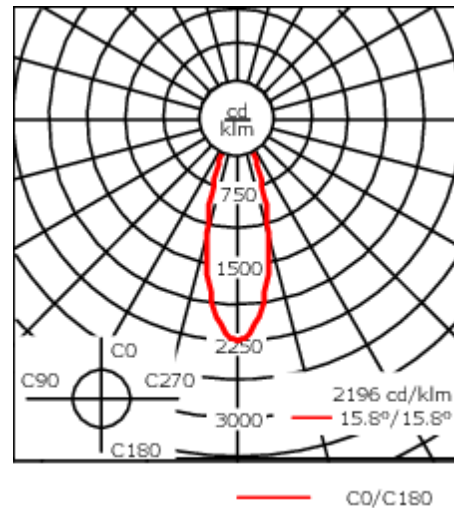

Specifications

Material description

Body	Marine-grade die-cast aluminium alloy
Lens	Safety glass lens, hinged
Colours	RAL9004 Signal black RAL9006 White aluminium RAL9007 Grey aluminium RAL7016 Anthracite grey RAL9016 Traffic white
Gasket	Silicone rubber gasket
Fasteners	PCS Polymer Coated Stainless Steel Hardware
Ingress protection	IP65
Impact resistance	IK07
Corrosion resistance	5CE

Electrical description

Power supply	220-240V / 50-60 Hz
Driver / Ballast	Standard. Optional DALI version available. To be specified at time of ordering.
Surge protection	6/6 kV

Additional information

Lifetime	Ta=25° L90B10 > 90000h
Energy efficiency class	C-D (Light source)