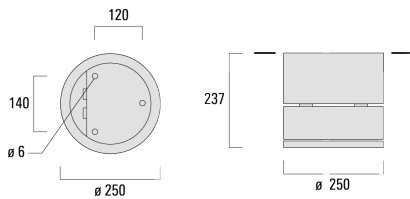

Specifications

Material description

Body	Marine-grade die-cast aluminium alloy
Lens	Safety glass lens, hinged
Colours	RAL9004 Signal black RAL9006 White aluminium RAL9007 Grey aluminium RAL7016 Anthracite grey RAL9016 Traffic white
Gasket	Silicone rubber gasket
Fasteners	PCS Polymer Coated Stainless Steel Hardware
Ingress protection	IP65
Impact resistance	IK07
Corrosion resistance	5CE

Electrical description

Power supply	220-240V / 50-60 Hz
Driver / Ballast	Standard. Optional DALI version available. To be specified at time of ordering.
Surge protection	6/6 kV

Additional information

Lifetime	Ta=25° L90B10 > 90000h
Energy efficiency class	C-D (Light source)