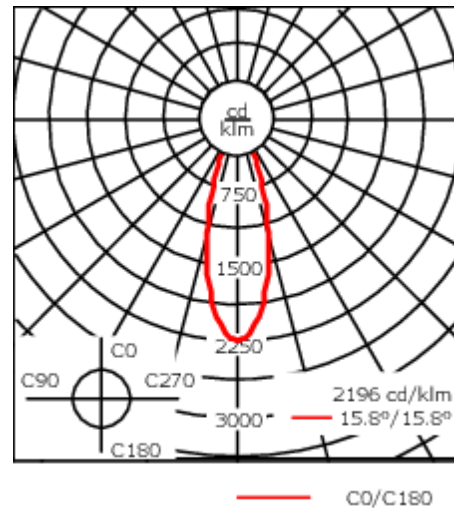

134-1433

DAC240 LED

we-ef

Specifications

Material description

Body	Marine-grade die-cast aluminium alloy
Lens	Safety glass lens, hinged
Colours	RAL9004 Signal black RAL9006 White aluminium RAL9007 Grey aluminium RAL7016 Anthracite grey RAL9016 Traffic white
Gasket	Silicone rubber gasket
Fasteners	PCS Polymer Coated Stainless Steel Hardware
Ingress protection	IP65
Impact resistance	IK07
Corrosion resistance	5CE

Electrical description

Power supply	220-240V / 50-60 Hz
Driver / Ballast	Standard. Optional DALI version available. To be specified at time of ordering.
Surge protection	6/6 kV

Additional information

Lifetime	Ta=25° L90B10 > 90000h
Energy efficiency class	C-D (Light source)

Fagerhult Lighting Ltd

33-34 Dolben Street, SE1 0UQ London, United Kingdom

<https://we-ef.com/uk>

Subject to technical changes and errors. - Generated on 23/11/2024