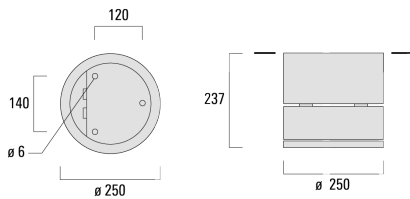

134-1433

DAC240 LED

we-ef

Specifications

Material description

Body	Marine-grade die-cast aluminium alloy
Lens	Safety glass lens, hinged
Colours	RAL9004 Signal black RAL9006 White aluminium RAL9007 Grey aluminium RAL7016 Anthracite grey RAL9016 Traffic white
Gasket	Silicone rubber gasket
Fasteners	PCS Polymer Coated Stainless Steel Hardware
Ingress protection	IP65
Impact resistance	IK07
Corrosion resistance	5CE

Electrical description

Power supply	220-240V / 50-60 Hz
Driver / Ballast	Standard. Optional DALI version available. To be specified at time of ordering.
Surge protection	6/6 kV

Additional information

Lifetime	Ta=25° L90B10 > 90000h
Energy efficiency class	C-D (Light source)

Fagerhult Lighting Ltd

33-34 Dolben Street, SE1 0UQ London, United Kingdom

<https://we-ef.com/uk>

Subject to technical changes and errors. - Generated on 23/11/2024