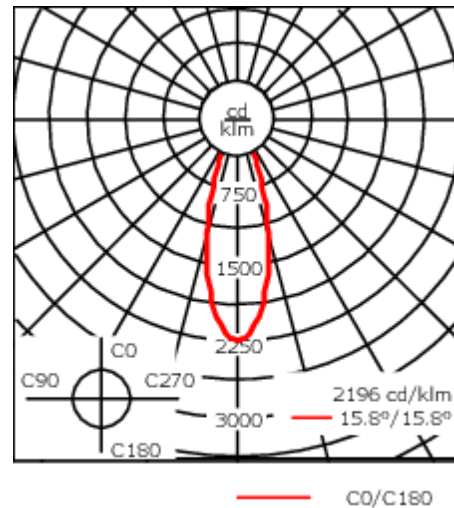

Description

IP65, Class I. IK07. Marine-grade, die-cast aluminium alloy. 5CE superior corrosion protection including PCS hardware. Safety glass lens, hinged. Silicone rubber gasket.

Integral EC electronic converter in thermally-separated compartment. Advanced thermal management protects LEDs while optimising lumens output. CAD-optimised optics for superior illumination and glare control. OLC_R_One LED Concept. Two cable entries.

Weight	7.60 kg
Light distribution	symmetric, medium beam [M]
Light source	LED-24/48W / 700 mA - 3000 K
CRI	80
Power supply	EC
LEDs	24
Rated input power	54 W
Nominal Lumen (lm)	
LED Lumen	290
Total Lumen	6960
Tj	85
Rated lumens (lm)	
LED Lumen	252
Total Lumen	6047.2
Ta	25