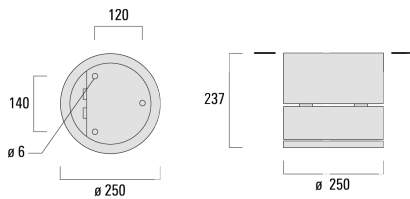

Weight	7.60 kg
Light distribution	symmetric, medium beam [M]
Light source	LED-24/48W / 700 mA - 3000 K
CRI	80
Power supply	EC
LEDs	24
Rated input power	54 W
Nominal Lumen (lm)	
LED Lumen	290
Total Lumen	6960
Tj	85
Rated lumens (lm)	
LED Lumen	252
Total Lumen	6047.2
Ta	25