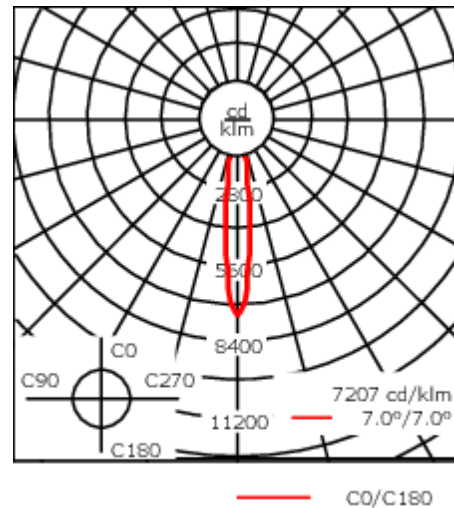

Optional 2200 K version available. To be specified at time of ordering.

Weight	7.60 kg
Light distribution	symmetric, very narrow beam [EE]
Light source	LED-24/48W / 700 mA - 3000 K
CRI	80
Power supply	EC
LEDs	24
Rated input power	54 W
Nominal Lumen (lm)	
LED Lumen	290
Total Lumen	6960
Tj	85
Rated lumens (lm)	
LED Lumen	249.4
Total Lumen	5986.1
Ta	25