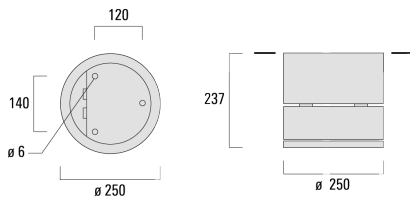

Description

IP65, Class I. Class II on request. IK07. Marine-grade, die-cast aluminium alloy. 5CE superior corrosion protection including PCS hardware. Silicone rubber gasket. Safety glass lens, hinged. Frame with safety catch. Two cable entries. Integral EC electronic converter in thermally separated compartment. CAD-optimised optics for superior illumination and glare control. OLC® One LED Concept. Factory installed LED circuit board.

Optional 2200 K version available. To be specified at time of ordering.

Weight	7.60 kg
Light distribution	symmetric, very narrow beam [EE]
Light source	LED-24/48W / 700 mA - 3000 K
CRI	80
Power supply	EC
LEDs	24
Rated input power	54 W
Nominal Lumen (lm)	
LED Lumen	290
Total Lumen	6960
Tj	85
Rated lumens (lm)	
LED Lumen	249.4
Total Lumen	5986.1
Ta	25