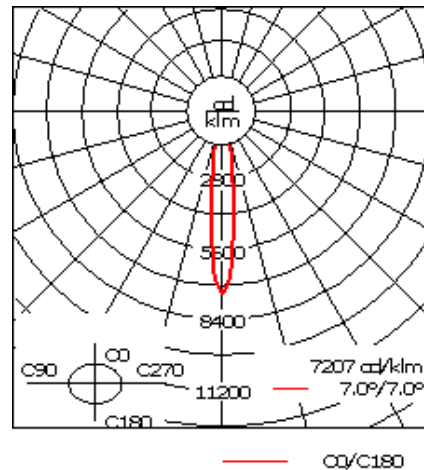

Specifications

Material description

Body	Marine-grade die-cast aluminium alloy
Lens	Safety glass lens, hinged
Colors	 RAL9004 Black RAL9007 Grey Metallic RAL9016 White RAL8019 Dark Bronze
Gasket	Silicone rubber gasket
Fasteners	PCS Polymer Coated Stainless Steel Hardware
Ingress protection	IP65
Impact resistance	IK07
Corrosion resistance	5CE

Electrical description

Power supply	Integral [ECG] electronic driver 120V-277V. 0-10V dimmable, to be specified with order.
Driver / Ballast	Integral EC electronic converter in thermally-separated compartment

Additional information

Lifetime	Ta=25°/40° L90B10 > 90000h
Listings	ETL, UL-1598, CSA-C22.2#250.0. Suitable for Wet Locations.

WE-EF LIGHTING USA, LLC

410-D Keystone Drive, 15086 Warrendale, PA 15086 - Phone: +1 724 742 0030

customersupport.usa@we-ef.com - <https://we-ef.com/us>

Subject to technical changes and errors. - Generated on 10/23/2024