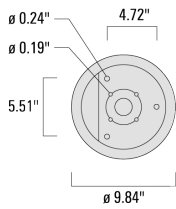

Specifications

Material description

Body	Marine-grade die-cast aluminium alloy
Lens	Safety glass lens, hinged
Colors	 RAL9004 Black RAL9007 Grey Metallic RAL9016 White RAL8019 Dark Bronze
Gasket	Silicone rubber gasket
Fasteners	PCS Polymer Coated Stainless Steel Hardware
Ingress protection	IP65
Impact resistance	IK07
Corrosion resistance	5CE

Electrical description

Power supply	Integral [ECG] electronic driver 120V-277V. 0-10V dimmable, to be specified with order.
Driver / Ballast	Integral EC electronic converter in thermally-separated compartment

Additional information

Lifetime	Ta=25°/40° L90B10 > 90000h
Listings	ETL, UL-1598, CSA-C22.2#250.0. Suitable for Wet Locations.

WE-EF LIGHTING USA, LLC

410-D Keystone Drive, 15086 Warrendale, PA 15086 - Phone: +1 724 742 0030

customersupport.usa@we-ef.com - <https://we-ef.com/us>

Subject to technical changes and errors. - Generated on 10/23/2024