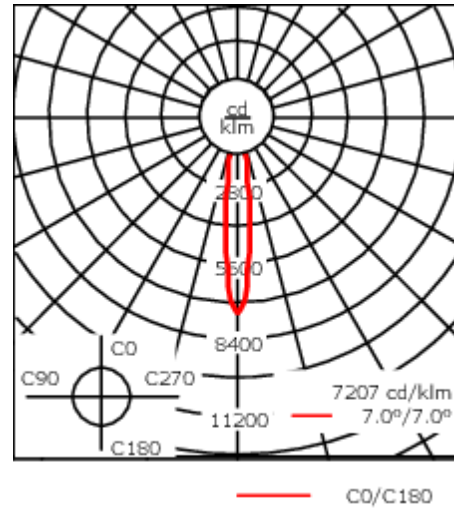

134-1434

DAC240 LED

we-ef

Specifications

Material description

Body	Marine-grade, die-cast aluminium alloy
Lens	Safety glass lens, hinged
Colours	RAL9004 Signal black RAL9007 Grey aluminium RAL7016 Anthracite grey RAL9016 Traffic white
Gasket	Silicone rubber gasket
Fasteners	PCS hardware
Ingress protection	IP65
Impact resistance	IK07
Corrosion resistance	5CE

Electrical description

Power supply	220-240V / 50-60 Hz
Driver / Ballast	Integral EC electronic converter in thermally-separated compartment

Additional information

Lifetime	Ta=25° L90B10 > 90000h

WE-EF LIGHTING (Thailand) Co., Ltd.

57 Moo 5, Kingkaew Rd., Bangplee, 10540 Samutprakarn - Phone: +66 2 738 96 20 - Fax: +66 2 738 96 29

<https://we-ef.com/asia>

Subject to technical changes and errors. - Generated on 23/10/2024