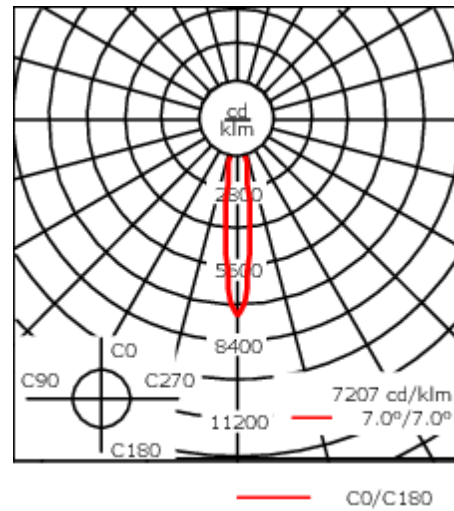

134-1434

DAC240 LED

we-ef

Specifications

Material description

Body	Marine-grade, die-cast aluminium alloy
Lens	Safety glass lens, hinged
Colours	RAL9004 Signal black RAL9007 Grey aluminium RAL7016 Anthracite grey RAL9016 Traffic white
Gasket	Silicone rubber gasket
Fasteners	PCS hardware
Ingress protection	IP65
Impact resistance	IK07
Corrosion resistance	5CE

Electrical description

Power supply	220-240V / 50-60 Hz
Driver / Ballast	Integral EC electronic converter in thermally-separated compartment

Additional information

Lifetime	Ta=25° L90B10 > 90000h

WE-EF LIGHTING (Thailand) Co., Ltd.

57 Moo 5, Kingkaew Rd., Bangplee, 10540 Samutprakarn - Phone: +66 2 738 96 20 - Fax: +66 2 738 96 29

<https://we-ef.com/asia>

Subject to technical changes and errors. - Generated on 27/11/2024