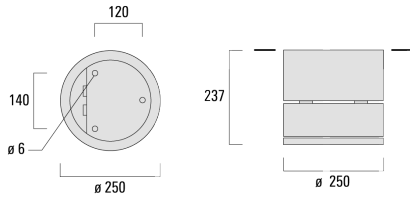

134-1434

DAC240 LED

we-ef

Specifications

Material description

Body	Marine-grade, die-cast aluminium alloy
Lens	Safety glass lens, hinged
Colours	RAL9004 Signal black RAL9007 Grey aluminium RAL7016 Anthracite grey RAL9016 Traffic white
Gasket	Silicone rubber gasket
Fasteners	PCS hardware
Ingress protection	IP65
Impact resistance	IK07
Corrosion resistance	5CE

Electrical description

Power supply	220-240V / 50-60 Hz
Driver / Ballast	Integral EC electronic converter in thermally-separated compartment

Additional information

Lifetime	Ta=25° L90B10 > 90000h

WE-EF LIGHTING (Thailand) Co., Ltd.

57 Moo 5, Kingkaew Rd., Bangplee, 10540 Samutprakarn - Phone: +66 2 738 96 20 - Fax: +66 2 738 96 29

<https://we-ef.com/asia>

Subject to technical changes and errors. - Generated on 27/11/2024