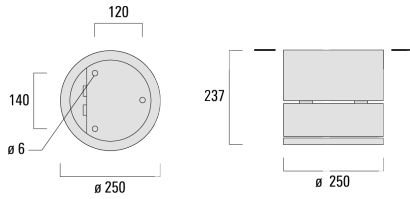

134-1434

DAC240 LED

we-ef

Specifications

Material description

Body	Marine-grade, die-cast aluminium alloy
Lens	Safety glass lens, hinged
Colours	RAL9004 Signal black RAL9007 Grey aluminium RAL7016 Anthracite grey RAL9016 Traffic white
Gasket	Silicone rubber gasket
Fasteners	PCS hardware
Ingress protection	IP65
Impact resistance	IK07
Corrosion resistance	5CE

Electrical description

Power supply	220-240V / 50-60 Hz
Driver / Ballast	Integral EC electronic converter in thermally-separated compartment

Additional information

Lifetime	Ta=25° L90B10 > 90000h

WE-EF LIGHTING (Thailand) Co., Ltd.

57 Moo 5, Kingkaew Rd., Bangplee, 10540 Samutprakarn - Phone: +66 2 738 96 20 - Fax: +66 2 738 96 29

<https://we-ef.com/asia>

Subject to technical changes and errors. - Generated on 23/10/2024