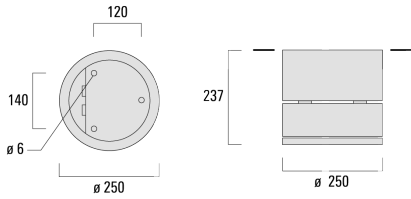

Optional 2200 K version available. To be specified at time of ordering.

Weight	7.60 kg
Light distribution	symmetric, very narrow beam, sharp cut-off [EES]
Light source	LED-24/48W / 700 mA - 3000 K
CRI	80
Power supply	EC
LEDs	24
Rated input power	54 W

Nominal Lumen (lm)

LED Lumen	290
Total Lumen	6960
T _j	85

Rated lumens (lm)

LED Lumen	268.4
Total Lumen	6442.7
T _a	25

DAC240 LED

Specifications

Material description

Body	Marine-grade die-cast aluminium alloy
Lens	Safety glass lens, hinged
Colours	<ul style="list-style-type: none"> RAL9004 Signal black RAL9006 White aluminium RAL9007 Grey aluminium RAL7016 Anthracite grey RAL9016 Traffic white
Gasket	Silicone rubber gasket
Fasteners	PCS Polymer Coated Stainless Steel Hardware
Ingress protection	IP65
Impact resistance	IK07
Corrosion resistance	5CE