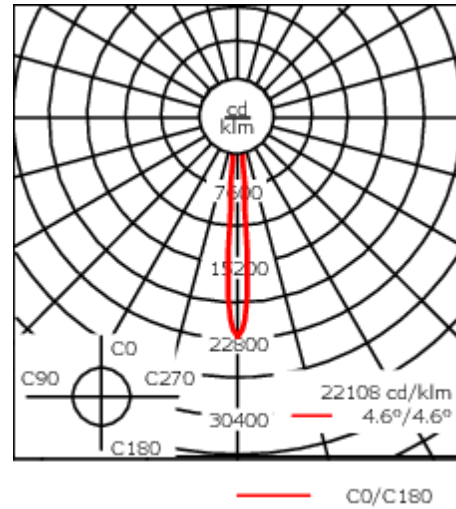

Optional 2200 K version available. To be specified at time of ordering.

Weight	7.60 kg
Light distribution	symmetric, very narrow beam, sharp cut-off [EES]
Light source	LED-24/48W / 700 mA - 3000 K
CRI	80
Power supply	EC
LEDs	24
Rated input power	54 W

Nominal Lumen (lm)

LED Lumen	290
Total Lumen	6960
T _j	85

Rated lumens (lm)

LED Lumen	268.4
Total Lumen	6442.7
T _a	25

DAC240 LED

Specifications

Material description

Body	Marine-grade die-cast aluminium alloy
Lens	Safety glass lens, hinged
Colours	<ul style="list-style-type: none"> RAL9004 Signal black RAL9006 White aluminium RAL9007 Grey aluminium RAL7016 Anthracite grey RAL9016 Traffic white
Gasket	Silicone rubber gasket
Fasteners	PCS Polymer Coated Stainless Steel Hardware
Ingress protection	IP65
Impact resistance	IK07
Corrosion resistance	5CE