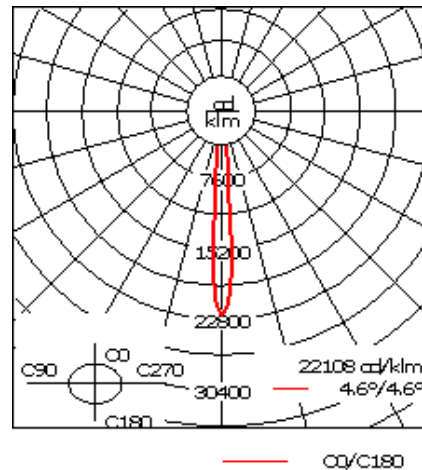

DAC240 LED

Specifications

Material description

Body	Marine-grade die-cast aluminium alloy
Lens	Safety glass lens, hinged
Colors	RAL9004 Black RAL9007 Grey Metallic RAL9016 White RAL8019 Dark Bronze
Gasket	Silicone rubber gasket
Fasteners	PCS Polymer Coated Stainless Steel Hardware
Ingress protection	IP65
Impact resistance	IK07
Corrosion resistance	5CE

Electrical description

Power supply	Integral [ECG] electronic driver 120V-277V. 0-10V dimmable, to be specified with order.
Driver / Ballast	Integral EC electronic converter in thermally-separated compartment

Additional information

Lifetime	Ta=25°/40° L90B10 > 90000h
Listings	ETL, UL-1598, CSA-C22.2#250.0. Suitable for Wet Locations.

WE-EF LIGHTING USA, LLC

410-D Keystone Drive, 15086 Warrendale, PA 15086 - Phone: +1 724 742 0030

customersupport.usa@we-ef.com - <https://we-ef.com/us>

Subject to technical changes and errors. - Generated on 10/23/2024