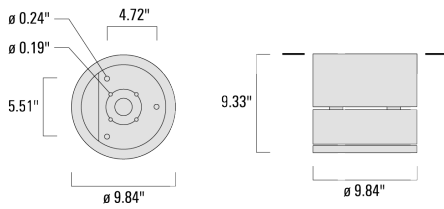

DAC240 LED

Specifications

Material description

Body	Marine-grade die-cast aluminium alloy
Lens	Safety glass lens, hinged
Colors	RAL9004 Black RAL9007 Grey Metallic RAL9016 White RAL8019 Dark Bronze
Gasket	Silicone rubber gasket
Fasteners	PCS Polymer Coated Stainless Steel Hardware
Ingress protection	IP65
Impact resistance	IK07
Corrosion resistance	5CE

Electrical description

Power supply	Integral [ECG] electronic driver 120V-277V. 0-10V dimmable, to be specified with order.
Driver / Ballast	Integral EC electronic converter in thermally-separated compartment

Additional information

Lifetime	Ta=25°/40° L90B10 > 90000h
Listings	ETL, UL-1598, CSA-C22.2#250.0. Suitable for Wet Locations.

WE-EF LIGHTING USA, LLC

410-D Keystone Drive, 15086 Warrendale, PA 15086 - Phone: +1 724 742 0030

customersupport.usa@we-ef.com - <https://we-ef.com/us>

Subject to technical changes and errors. - Generated on 10/23/2024