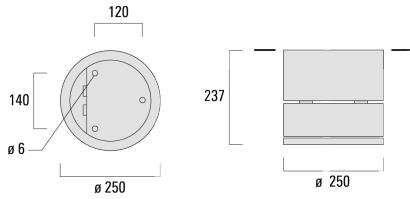

DAC240 LED

Specifications

Material description

Body	Marine-grade, die-cast aluminium alloy
Lens	Safety glass lens, hinged
Colours	RAL9004 Signal black RAL9007 Grey aluminium RAL7016 Anthracite grey RAL9016 Traffic white
Gasket	Silicone rubber gasket
Fasteners	PCS hardware
Ingress protection	IP65
Impact resistance	IK07
Corrosion resistance	5CE

Electrical description

Power supply	220-240V / 50-60 Hz
Driver / Ballast	Integral EC electronic converter in thermally-separated compartment

Additional information

Lifetime	Ta=25° L90B10 > 90000h