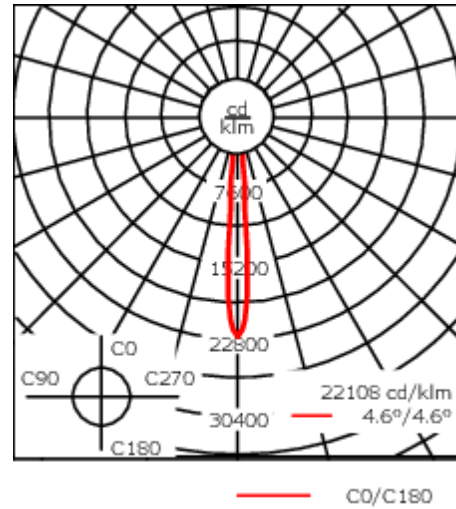

DAC240 LED

Specifications

Material description

Body	Marine-grade, die-cast aluminium alloy
Lens	Safety glass lens, hinged
Colours	RAL9004 Signal black RAL9007 Grey aluminium RAL7016 Anthracite grey RAL9016 Traffic white
Gasket	Silicone rubber gasket
Fasteners	PCS hardware
Ingress protection	IP65
Impact resistance	IK07
Corrosion resistance	5CE

Electrical description

Power supply	220-240V / 50-60 Hz
Driver / Ballast	Integral EC electronic converter in thermally-separated compartment

Additional information

Lifetime	Ta=25° L90B10 > 90000h