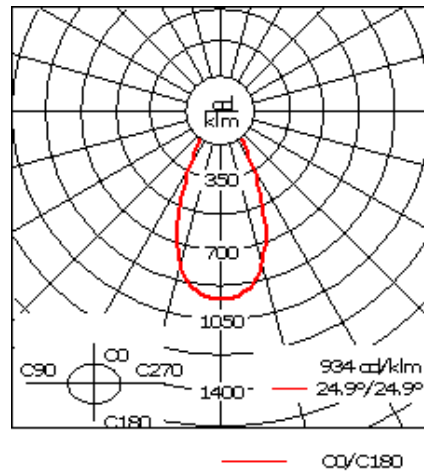

DAC240 LED

Specifications

Material description

Body	Marine-grade die-cast aluminium alloy
Lens	Safety glass lens, hinged
Colors	RAL9004 Black RAL9007 Grey Metallic RAL9016 White RAL8019 Dark Bronze
Gasket	Silicone rubber gasket
Fasteners	PCS Polymer Coated Stainless Steel Hardware
Ingress protection	IP65
Impact resistance	IK07
Corrosion resistance	5CE

Electrical description

Power supply	Integral [ECG] electronic driver 120V-277V. 0-10V dimmable, to be specified with order.
Driver / Ballast	Integral EC electronic converter in thermally-separated compartment

Additional information

Lifetime	Ta=25°/40° L90B10 > 90000h
Listings	ETL, UL-1598, CSA-C22.2#250.0. Suitable for Wet Locations.

WE-EF LIGHTING USA, LLC

410-D Keystone Drive, 15086 Warrendale, PA 15086 - Phone: +1 724 742 0030
customersupport.usa@we-ef.com - <https://we-ef.com/us>
Subject to technical changes and errors. - Generated on 11/23/2024