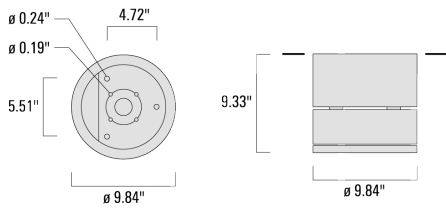

DAC240 LED

Specifications

Material description

Body	Marine-grade die-cast aluminium alloy
Lens	Safety glass lens, hinged
Colors	RAL9004 Black RAL9007 Grey Metallic RAL9016 White RAL8019 Dark Bronze
Gasket	Silicone rubber gasket
Fasteners	PCS Polymer Coated Stainless Steel Hardware
Ingress protection	IP65
Impact resistance	IK07
Corrosion resistance	5CE

Electrical description

Power supply	Integral [ECG] electronic driver 120V-277V. 0-10V dimmable, to be specified with order.
Driver / Ballast	Integral EC electronic converter in thermally-separated compartment

Additional information

Lifetime	Ta=25°/40° L90B10 > 90000h
Listings	ETL, UL-1598, CSA-C22.2#250.0. Suitable for Wet Locations.

WE-EF LIGHTING USA, LLC

410-D Keystone Drive, 15086 Warrendale, PA 15086 - Phone: +1 724 742 0030

customersupport.usa@we-ef.com - <https://we-ef.com/us>

Subject to technical changes and errors. - Generated on 10/23/2024