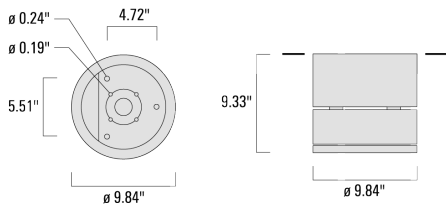

DAC240 LED

Specifications

Material description

Body	Marine-grade die-cast aluminium alloy
Lens	Safety glass lens, hinged
Colors	RAL9004 Black RAL9007 Grey Metallic RAL9016 White RAL8019 Dark Bronze
Gasket	Silicone rubber gasket
Fasteners	PCS Polymer Coated Stainless Steel Hardware
Ingress protection	IP65
Impact resistance	IK07
Corrosion resistance	5CE

Electrical description

Power supply	Integral [ECG] electronic driver 120V-277V. 0-10V dimmable, to be specified with order.
Driver / Ballast	Integral EC electronic converter in thermally-separated compartment

Additional information

Lifetime	Ta=25°/40° L90B10 > 90000h
Listings	ETL, UL-1598, CSA-C22.2#250.0. Suitable for Wet Locations.

WE-EF LIGHTING USA, LLC

410-D Keystone Drive, 15086 Warrendale, PA 15086 - Phone: +1 724 742 0030
customersupport.usa@we-ef.com - <https://we-ef.com/us>
Subject to technical changes and errors. - Generated on 11/23/2024