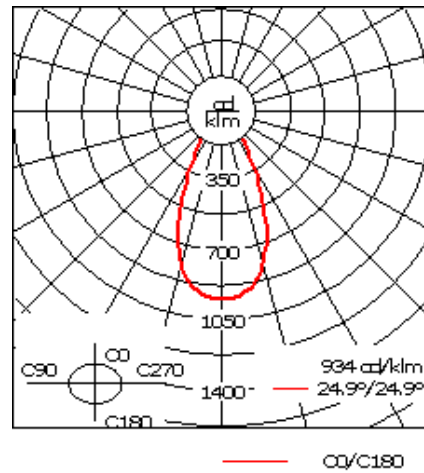

DAC240 LED

Specifications

Material description

Body	Marine-grade die-cast aluminium alloy
Lens	Safety glass lens, hinged
Colors	RAL9004 Black RAL9007 Grey Metallic RAL9016 White RAL8019 Dark Bronze
Gasket	Silicone rubber gasket
Fasteners	PCS Polymer Coated Stainless Steel Hardware
Ingress protection	IP65
Impact resistance	IK07
Corrosion resistance	5CE

Electrical description

Power supply	Integral [ECG] electronic driver 120V-277V. 0-10V dimmable, to be specified with order.
Driver / Ballast	Integral EC electronic converter in thermally-separated compartment

Additional information

Lifetime	Ta=25°/40° L90B10 > 90000h
Listings	ETL, UL-1598, CSA-C22.2#250.0. Suitable for Wet Locations.

WE-EF LIGHTING USA, LLC

410-D Keystone Drive, 15086 Warrendale, PA 15086 - Phone: +1 724 742 0030

customersupport.usa@we-ef.com - <https://we-ef.com/us>

Subject to technical changes and errors. - Generated on 10/23/2024