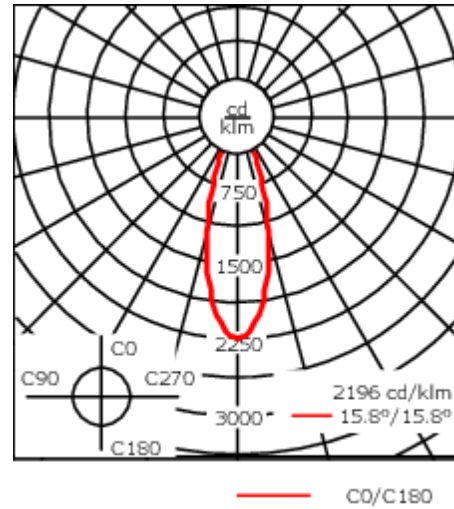

134-1437

DAC240 LED

we-ef

Specifications

Material description

Body	Marine-grade die-cast aluminium alloy
Lens	Safety glass lens, hinged
Colours	RAL9004 Signal black RAL9006 White aluminium RAL9007 Grey aluminium RAL7016 Anthracite grey RAL9016 Traffic white
Gasket	Silicone rubber gasket
Fasteners	PCS Polymer Coated Stainless Steel Hardware
Ingress protection	IP65
Impact resistance	IK07
Corrosion resistance	5CE

Electrical description

Power supply	220-240V / 50-60 Hz
Driver / Ballast	Standard. Optional DALI version available. To be specified at time of ordering.
Surge protection	6/6 kV

Additional information

Lifetime	Ta=25° L90B10 > 90000h
Energy efficiency class	C-D (Light source)

Fagerhult Lighting Ltd

33-34 Dolben Street, SE1 0UQ London, United Kingdom

<https://we-ef.com/uk>

Subject to technical changes and errors. - Generated on 23/10/2024