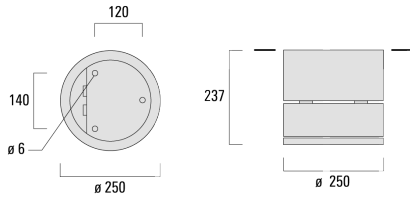

134-1437

DAC240 LED

we-ef

Specifications

Material description

Body	Marine-grade die-cast aluminium alloy
Lens	Safety glass lens, hinged
Colours	RAL9004 Signal black RAL9006 White aluminium RAL9007 Grey aluminium RAL7016 Anthracite grey RAL9016 Traffic white
Gasket	Silicone rubber gasket
Fasteners	PCS Polymer Coated Stainless Steel Hardware
Ingress protection	IP65
Impact resistance	IK07
Corrosion resistance	5CE

Electrical description

Power supply	220-240V / 50-60 Hz
Driver / Ballast	Standard. Optional DALI version available. To be specified at time of ordering.
Surge protection	6/6 kV

Additional information

Lifetime	Ta=25° L90B10 > 90000h
Energy efficiency class	C-D (Light source)

Fagerhult Lighting Ltd

33-34 Dolben Street, SE1 0UQ London, United Kingdom

<https://we-ef.com/uk>

Subject to technical changes and errors. - Generated on 23/10/2024