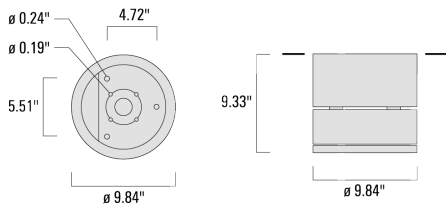

134-1437

DAC240 LED

we-ef

Specifications

Material description

Body	Marine-grade die-cast aluminium alloy
Lens	Safety glass lens, hinged
Colors	 RAL9004 Black RAL9007 Grey Metallic RAL9016 White RAL8019 Dark Bronze
Gasket	Silicone rubber gasket
Fasteners	PCS Polymer Coated Stainless Steel Hardware
Ingress protection	IP65
Impact resistance	IK07
Corrosion resistance	5CE

Electrical description

Power supply	Integral [ECG] electronic driver 120V-277V. 0-10V dimmable, to be specified with order.
Driver / Ballast	Integral EC electronic converter in thermally-separated compartment

Additional information

Lifetime	Ta=25°/40° L90B10 > 90000h
Listings	ETL, UL-1598, CSA-C22.2#250.0. Suitable for Wet Locations.

WE-EF LIGHTING USA, LLC

410-D Keystone Drive, 15086 Warrendale, PA 15086 - Phone: +1 724 742 0030

customersupport.usa@we-ef.com - <https://we-ef.com/us>

Subject to technical changes and errors. - Generated on 10/23/2024