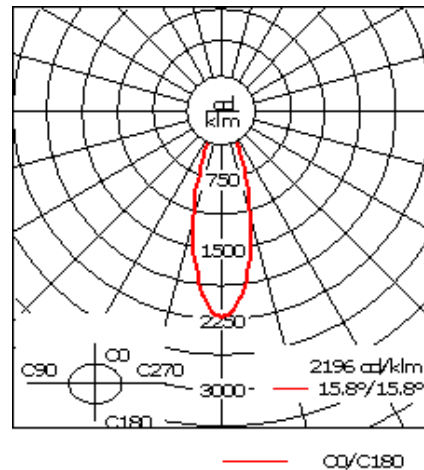

134-1437

DAC240 LED

we-ef

Specifications

Material description

Body	Marine-grade die-cast aluminium alloy
Lens	Safety glass lens, hinged
Colors	 RAL9004 Black RAL9007 Grey Metallic RAL9016 White RAL8019 Dark Bronze
Gasket	Silicone rubber gasket
Fasteners	PCS Polymer Coated Stainless Steel Hardware
Ingress protection	IP65
Impact resistance	IK07
Corrosion resistance	5CE

Electrical description

Power supply	Integral [ECG] electronic driver 120V-277V. 0-10V dimmable, to be specified with order.
Driver / Ballast	Integral EC electronic converter in thermally-separated compartment

Additional information

Lifetime	Ta=25°/40° L90B10 > 90000h
Listings	ETL, UL-1598, CSA-C22.2#250.0. Suitable for Wet Locations.

WE-EF LIGHTING USA, LLC

410-D Keystone Drive, 15086 Warrendale, PA 15086 - Phone: +1 724 742 0030

customersupport.usa@we-ef.com - <https://we-ef.com/us>

Subject to technical changes and errors. - Generated on 10/23/2024