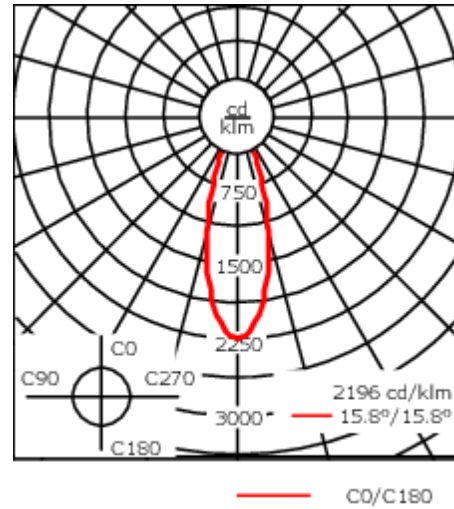

134-1437

DAC240 LED

we-ef

Specifications

Material description

Body	Marine-grade, die-cast aluminium alloy
Lens	Safety glass lens, hinged
Colours	RAL9004 Signal black RAL9007 Grey aluminium RAL7016 Anthracite grey RAL9016 Traffic white
Gasket	Silicone rubber gasket
Fasteners	PCS hardware
Ingress protection	IP65
Impact resistance	IK07
Corrosion resistance	5CE

Electrical description

Power supply	220-240V / 50-60 Hz
Driver / Ballast	Integral EC electronic converter in thermally-separated compartment

Additional information

Lifetime	Ta=25° L90B10 > 90000h

WE-EF LIGHTING (Thailand) Co., Ltd.

57 Moo 5, Kingkaew Rd., Bangplee, 10540 Samutprakarn - Phone: +66 2 738 96 20 - Fax: +66 2 738 96 29

<https://we-ef.com/asia>

Subject to technical changes and errors. - Generated on 23/10/2024