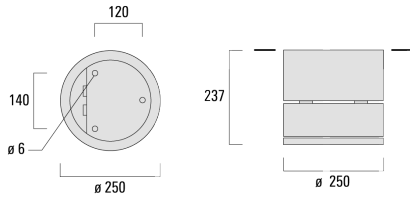

134-1437

DAC240 LED

we-ef

Specifications

Material description

Body	Marine-grade, die-cast aluminium alloy
Lens	Safety glass lens, hinged
Colours	RAL9004 Signal black RAL9007 Grey aluminium RAL7016 Anthracite grey RAL9016 Traffic white
Gasket	Silicone rubber gasket
Fasteners	PCS hardware
Ingress protection	IP65
Impact resistance	IK07
Corrosion resistance	5CE

Electrical description

Power supply	220-240V / 50-60 Hz
Driver / Ballast	Integral EC electronic converter in thermally-separated compartment

Additional information

Lifetime	Ta=25° L90B10 > 90000h

WE-EF LIGHTING (Thailand) Co., Ltd.

57 Moo 5, Kingkaew Rd., Bangplee, 10540 Samutprakarn - Phone: +66 2 738 96 20 - Fax: +66 2 738 96 29

<https://we-ef.com/asia>

Subject to technical changes and errors. - Generated on 23/10/2024