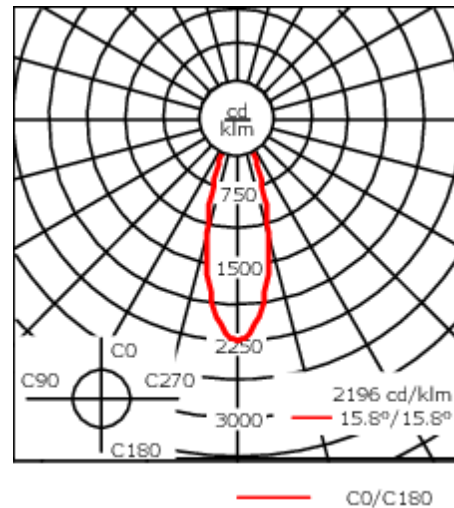

134-1437

DAC240 LED

we-ef

Specifications

Material description

Body	Marine-grade, die-cast aluminium alloy
Lens	Safety glass lens, hinged
Colours	RAL9004 Signal black RAL9007 Grey aluminium RAL7016 Anthracite grey RAL9016 Traffic white
Gasket	Silicone rubber gasket
Fasteners	PCS hardware
Ingress protection	IP65
Impact resistance	IK07
Corrosion resistance	5CE

Electrical description

Power supply	220-240V / 50-60 Hz
Driver / Ballast	Integral EC electronic converter in thermally-separated compartment

Additional information

Lifetime	Ta=25° L90B10 > 90000h

WE-EF LIGHTING (Thailand) Co., Ltd.

57 Moo 5, Kingkaew Rd., Bangplee, 10540 Samutprakarn - Phone: +66 2 738 96 20 - Fax: +66 2 738 96 29

<https://we-ef.com/asia>

Subject to technical changes and errors. - Generated on 27/11/2024