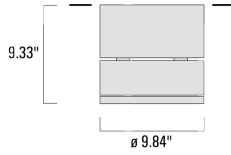

Specifications

Material description

Body	Marine-grade die-cast aluminium alloy
Lens	Safety glass lens, hinged
Colors	 RAL9004 Black RAL9007 Grey Metallic RAL9016 White RAL8019 Dark Bronze
Gasket	Silicone rubber gasket
Fasteners	PCS Polymer Coated Stainless Steel Hardware
Ingress protection	IP65
Impact resistance	IK07
Corrosion resistance	5CE

Electrical description

Power supply	Integral [ECG] electronic driver 120V-277V. 0-10V dimmable, to be specified with order.
Driver / Ballast	Integral EC electronic converter in thermally-separated compartment

Additional information

Lifetime	Ta=25°/40° L90B10 > 90000h
Listings	ETL, UL-1598, CSA-C22.2#250.0. Suitable for Wet Locations.

WE-EF LIGHTING USA, LLC

410-D Keystone Drive, 15086 Warrendale, PA 15086 - Phone: +1 724 742 0030
customersupport.usa@we-ef.com - <https://we-ef.com/us>
Subject to technical changes and errors. - Generated on 10/05/2025