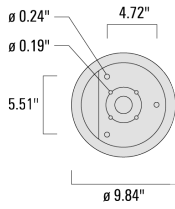

Specifications

Material description

Body	Marine-grade die-cast aluminium alloy
Lens	Safety glass lens, hinged
Colors	 RAL9004 Black RAL9007 Grey Metallic RAL9016 White RAL8019 Dark Bronze
Gasket	Silicone rubber gasket
Fasteners	PCS Polymer Coated Stainless Steel Hardware
Ingress protection	IP65
Impact resistance	IK07
Corrosion resistance	5CE

Electrical description

Power supply	Integral [ECG] electronic driver 120V-277V. 0-10V dimmable, to be specified with order.
Driver / Ballast	Integral EC electronic converter in thermally-separated compartment

Additional information

Lifetime	Ta=25°/40° L90B10 > 90000h
Listings	ETL, UL-1598, CSA-C22.2#250.0. Suitable for Wet Locations.

WE-EF LIGHTING USA, LLC

410-D Keystone Drive, 15086 Warrendale, PA 15086 - Phone: +1 724 742 0030
customersupport.usa@we-ef.com - <https://we-ef.com/us>
Subject to technical changes and errors. - Generated on 10/05/2025