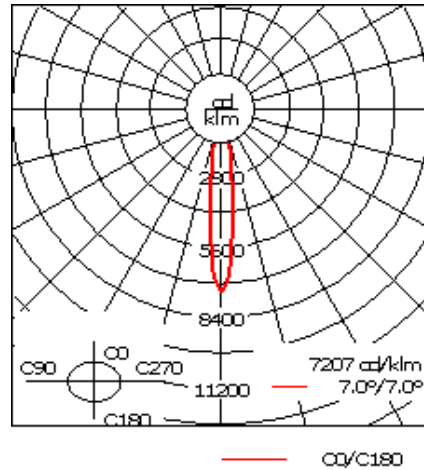

Specifications

Material description

Body	Marine-grade die-cast aluminium alloy
Lens	Safety glass lens, hinged
Colors	 RAL9004 Black RAL9007 Grey Metallic RAL9016 White RAL8019 Dark Bronze
Gasket	Silicone rubber gasket
Fasteners	PCS Polymer Coated Stainless Steel Hardware
Ingress protection	IP65
Impact resistance	IK07
Corrosion resistance	5CE

Electrical description

Power supply	Integral [ECG] electronic driver 120V-277V. 0-10V dimmable, to be specified with order.
Driver / Ballast	Integral EC electronic converter in thermally-separated compartment

Additional information

Lifetime	Ta=25°/40° L90B10 > 90000h
Listings	ETL, UL-1598, CSA-C22.2#250.0. Suitable for Wet Locations.

WE-EF LIGHTING USA, LLC

410-D Keystone Drive, 15086 Warrendale, PA 15086 - Phone: +1 724 742 0030
customersupport.usa@we-ef.com - <https://we-ef.com/us>
Subject to technical changes and errors. - Generated on 11/23/2024