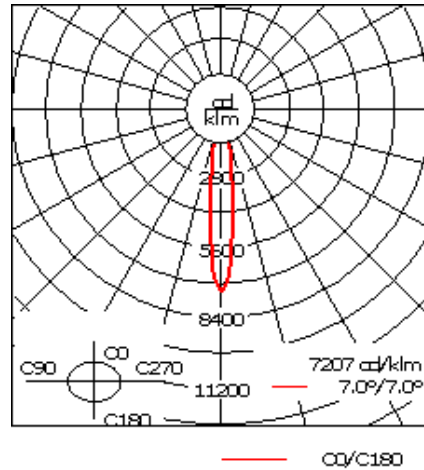

Specifications

Material description

Body	Marine-grade die-cast aluminium alloy
Lens	Safety glass lens, hinged
Colors	 RAL9004 Black RAL9007 Grey Metallic RAL9016 White RAL8019 Dark Bronze
Gasket	Silicone rubber gasket
Fasteners	PCS Polymer Coated Stainless Steel Hardware
Ingress protection	IP65
Impact resistance	IK07
Corrosion resistance	5CE

Electrical description

Power supply	Integral [ECG] electronic driver 120V-277V. 0-10V dimmable, to be specified with order.
Driver / Ballast	Integral EC electronic converter in thermally-separated compartment

Additional information

Lifetime	Ta=25°/40° L90B10 > 90000h
Listings	ETL, UL-1598, CSA-C22.2#250.0. Suitable for Wet Locations.

WE-EF LIGHTING USA, LLC

410-D Keystone Drive, 15086 Warrendale, PA 15086 - Phone: +1 724 742 0030
customersupport.usa@we-ef.com - <https://we-ef.com/us>
Subject to technical changes and errors. - Generated on 10/05/2025