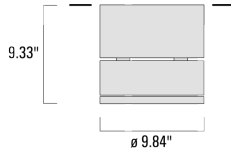

134-1438

DAC240 LED

we-ef

Specifications

Material description

Body	Marine-grade die-cast aluminium alloy
Lens	Safety glass lens, hinged
Colors	RAL9004 Black RAL9007 Grey Metallic RAL9016 White RAL8019 Dark Bronze
Gasket	Silicone rubber gasket
Fasteners	PCS Polymer Coated Stainless Steel Hardware
Ingress protection	IP65
Impact resistance	IK07
Corrosion resistance	5CE

Electrical description

Power supply	Integral [ECG] electronic driver 120V-277V. 0-10V dimmable, to be specified with order.
Driver / Ballast	Integral EC electronic converter in thermally-separated compartment

Additional information

Lifetime	Ta=25°/40° L90B10 > 90000h
Listings	ETL, UL-1598, CSA-C22.2#250.0. Suitable for Wet Locations.

WE-EF LIGHTING USA, LLC

410-D Keystone Drive, 15086 Warrendale, PA 15086 - Phone: +1 724 742 0030
customersupport.usa@we-ef.com - <https://we-ef.com/us>
Subject to technical changes and errors. - Generated on 10/23/2024