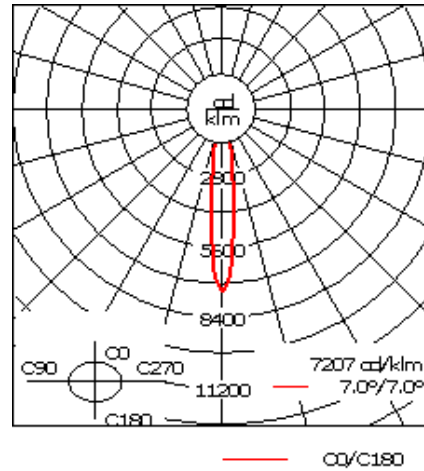

134-1438

DAC240 LED

we-ef

Specifications

Material description

Body	Marine-grade die-cast aluminium alloy
Lens	Safety glass lens, hinged
Colors	RAL9004 Black RAL9007 Grey Metallic RAL9016 White RAL8019 Dark Bronze
Gasket	Silicone rubber gasket
Fasteners	PCS Polymer Coated Stainless Steel Hardware
Ingress protection	IP65
Impact resistance	IK07
Corrosion resistance	5CE

Electrical description

Power supply	Integral [ECG] electronic driver 120V-277V. 0-10V dimmable, to be specified with order.
Driver / Ballast	Integral EC electronic converter in thermally-separated compartment

Additional information

Lifetime	Ta=25°/40° L90B10 > 90000h
Listings	ETL, UL-1598, CSA-C22.2#250.0. Suitable for Wet Locations.

WE-EF LIGHTING USA, LLC

410-D Keystone Drive, 15086 Warrendale, PA 15086 - Phone: +1 724 742 0030
customersupport.usa@we-ef.com - <https://we-ef.com/us>
Subject to technical changes and errors. - Generated on 10/23/2024