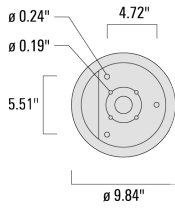

Specifications

Material description

Body	Marine-grade die-cast aluminium alloy
Lens	Safety glass lens, hinged
Colors	 RAL9004 Black RAL9007 Grey Metallic RAL9016 White RAL8019 Dark Bronze
Gasket	Silicone rubber gasket
Fasteners	PCS Polymer Coated Stainless Steel Hardware
Ingress protection	IP65
Impact resistance	IK07
Corrosion resistance	5CE

Electrical description

Power supply	Integral [ECG] electronic driver 120V-277V. 0-10V dimmable, to be specified with order.
Driver / Ballast	Integral EC electronic converter in thermally-separated compartment

Additional information

Lifetime	Ta=25°/40° L90B10 > 90000h
Listings	ETL, UL-1598, CSA-C22.2#250.0. Suitable for Wet Locations.

WE-EF LIGHTING USA, LLC

410-D Keystone Drive, 15086 Warrendale, PA 15086 - Phone: +1 724 742 0030
customersupport.usa@we-ef.com - <https://we-ef.com/us>
Subject to technical changes and errors. - Generated on 11/23/2024