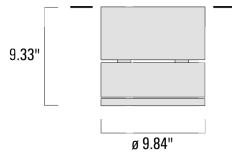

Specifications

Material description

Body	Marine-grade die-cast aluminium alloy
Lens	Safety glass lens, hinged
Colors	 RAL9004 Black RAL9007 Grey Metallic RAL9016 White RAL8019 Dark Bronze
Gasket	Silicone rubber gasket
Fasteners	PCS Polymer Coated Stainless Steel Hardware
Ingress protection	IP65
Impact resistance	IK07
Corrosion resistance	5CE

Electrical description

Power supply	Integral [ECG] electronic driver 120V-277V. 0-10V dimmable, to be specified with order.
Driver / Ballast	Integral EC electronic converter in thermally-separated compartment

Additional information

Lifetime	Ta=25°/40° L90B10 > 90000h
Listings	ETL, UL-1598, CSA-C22.2#250.0. Suitable for Wet Locations.

WE-EF LIGHTING USA, LLC

410-D Keystone Drive, 15086 Warrendale, PA 15086 - Phone: +1 724 742 0030
customersupport.usa@we-ef.com - <https://we-ef.com/us>
Subject to technical changes and errors. - Generated on 11/23/2024