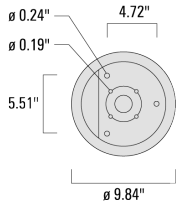

134-1438

DAC240 LED

we-ef

Specifications

Material description

Body	Marine-grade die-cast aluminium alloy
Lens	Safety glass lens, hinged
Colors	RAL9004 Black RAL9007 Grey Metallic RAL9016 White RAL8019 Dark Bronze
Gasket	Silicone rubber gasket
Fasteners	PCS Polymer Coated Stainless Steel Hardware
Ingress protection	IP65
Impact resistance	IK07
Corrosion resistance	5CE

Electrical description

Power supply	Integral [ECG] electronic driver 120V-277V. 0-10V dimmable, to be specified with order.
Driver / Ballast	Integral EC electronic converter in thermally-separated compartment

Additional information

Lifetime	Ta=25°/40° L90B10 > 90000h
Listings	ETL, UL-1598, CSA-C22.2#250.0. Suitable for Wet Locations.

WE-EF LIGHTING USA, LLC

410-D Keystone Drive, 15086 Warrendale, PA 15086 - Phone: +1 724 742 0030
customersupport.usa@we-ef.com - <https://we-ef.com/us>
Subject to technical changes and errors. - Generated on 10/23/2024