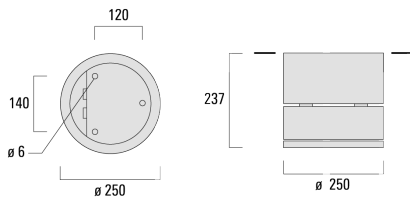

134-1439

DAC240 LED

we-ef

Specifications

Material description

Body	Marine-grade die-cast aluminium alloy
Lens	Safety glass lens, hinged
Colours	RAL9004 Signal black RAL9006 White aluminium RAL9007 Grey aluminium RAL7016 Anthracite grey RAL9016 Traffic white
Gasket	Silicone rubber gasket
Fasteners	PCS Polymer Coated Stainless Steel Hardware
Ingress protection	IP65
Impact resistance	IK07
Corrosion resistance	5CE

Electrical description

Power supply	220-240V / 50-60 Hz
Driver / Ballast	Standard. Optional DALI version available. To be specified at time of ordering.
Surge protection	6/6 kV

Additional information

Lifetime	Ta=25° L90B10 > 90000h
Energy efficiency class	C-D (Light source)

Fagerhult Lighting Ltd

33-34 Dolben Street, SE1 0UQ London, United Kingdom

<https://we-ef.com/uk>

Subject to technical changes and errors. - Generated on 23/11/2024