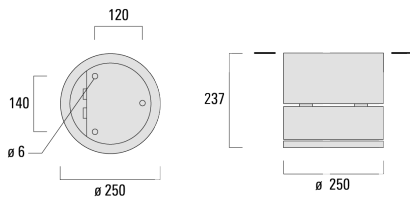

134-1439

DAC240 LED

we-ef

Specifications

Material description

Body	Marine-grade, die-cast aluminium alloy
Lens	Safety glass lens, hinged
Colours	RAL9004 Signal black RAL9007 Grey aluminium RAL7016 Anthracite grey RAL9016 Traffic white
Gasket	Silicone rubber gasket
Fasteners	PCS hardware
Ingress protection	IP65
Impact resistance	IK07
Corrosion resistance	5CE

Electrical description

Power supply	220-240V / 50-60 Hz
Driver / Ballast	Integral EC electronic converter in thermally-separated compartment

Additional information

Lifetime	Ta=25° L90B10 > 90000h

WE-EF LIGHTING (Thailand) Co., Ltd.

57 Moo 5, Kingkaew Rd., Bangplee, 10540 Samutprakarn - Phone: +66 2 738 96 20 - Fax: +66 2 738 96 29

<https://we-ef.com/asia>

Subject to technical changes and errors. - Generated on 27/11/2024