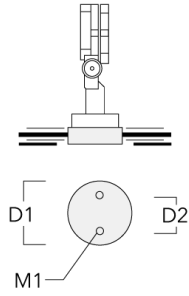

145-0035+145-0050

we-ef

FLC121 LED Surface mounted

Junction box

Description	Part ID	D1	D2	M1	Weight (kg)
Junction box JB1	310-9000	135	67	9	1.6

WE-EF LIGHTING (Thailand) Co., Ltd.

57 Moo 5, Kingkaew Rd., Bangplee, 10540 Samutprakarn - Phone: +66 2 738 96 20 - Fax: +66 2 738 96 29

<https://we-ef.com/asia>

Subject to technical changes and errors. - Generated on 19/04/2025