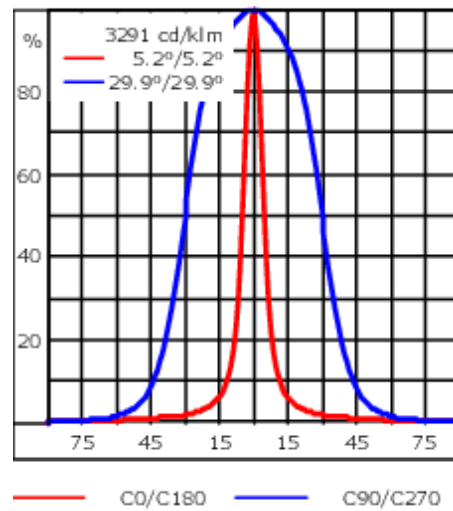

Specifications

Material description

Body	Marine-grade, die-cast aluminium alloy
Lens	Safety glass lens
Colours	RAL9004 Signal black RAL9007 Grey aluminium RAL7016 Anthracite grey RAL9016 Traffic white
Gasket	Silicone CCG® Controlled Compression Gasket
Fasteners	PCS hardware
Ingress protection	IP66
Impact resistance	IK07
Corrosion resistance	5CE
Windage	0.025 m²

Electrical description

Power supply	220-240V / 50-60 Hz
Driver / Ballast	Integral EC electronic converter in thermally-separated compartment