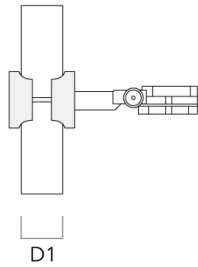

Wallwash lens

Description	Part ID	C1
Wallwash lens IO-20	145-0145	81

Glare shield

Description	Part ID	A	C1
Glare shield ES	145-9192	102	119

FLC121 LED Surface mounted

Linear louvre

Description	Part ID	C1
Linear louvre IL	145-9171	81

Colour correction filter

Description	Part ID
IF-3000K > 2400K	145-9188

Mounting Accessories

Pole clamp

Description	Part ID	D1	Weight (kg)	D
Pole clamp SP1-2/M8, single (Ø 76-89)	146-0246	76-89	1.20	76-89

Pole clamp SP2-2/M8, double (Ø 38-60)	146-0247	38-60	1	38-66
---------------------------------------	----------	-------	---	-------

FLC121 LED Surface mounted

Description	Part ID	D1	Weight (kg)	D
Pole clamp SP2-2/M8, double (Ø 76-89)	146-0248	76-89	1.20	76-89

Pole clamp SP1-2/M8, single (Ø 38-60)	146-0245	38-60	1	38-66
---------------------------------------	----------	-------	---	-------