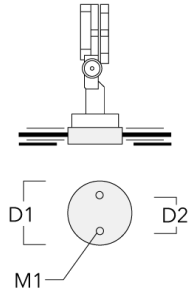

Planted root

Description	Part ID	D1	D2	D3	D4	H1	H2	M1	T1	T2	Weight (kg)
Planted root ESV4	300-0461-AP	150	130	60	89	400	350	8	200	50 x 100	3.85

FLC121 LED Surface mounted

Ground spike

Description	Part ID	H1	Weight (kg)
Ground spike EF1 (including cable and plug)	146-0251	270	0.40

Ground spike EF1 (without cable and plug)	146-0250	270	0.40
---	----------	-----	------

145-0035+145-0050

we-ef

FLC121 LED Surface mounted

Junction box

Description	Part ID	D1	D2	M1	Weight (kg)
Junction box JB1	310-9000	135	67	9	1.6