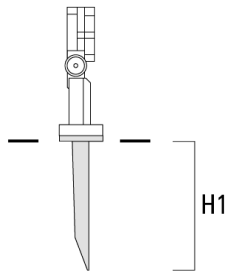

Ground spike EF1 (without cable and plug)	146-0250	270	0.40