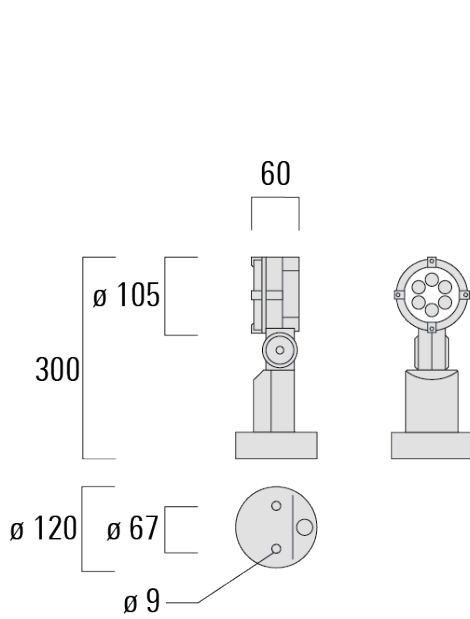

Specifications

Material description

Body	Marine-grade, die-cast aluminium alloy
Lens	Safety glass lens
Colours	RAL9004 Signal black RAL9007 Grey aluminium RAL7016 Anthracite grey RAL9016 Traffic white
Gasket	Silicone CCG® Controlled Compression Gasket
Fasteners	PCS hardware
Ingress protection	IP66
Impact resistance	IK07
Corrosion resistance	5CE
Windage	0.025 m²

Electrical description

Power supply	220-240V / 50-60 Hz
Driver / Ballast	Integral EC electronic converter in thermally-separated compartment