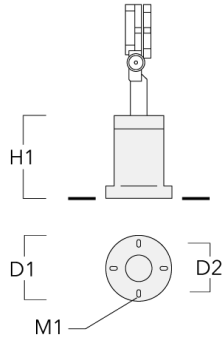

Pole clamp SP2-2/M8, double (Ø 38-60)	146-0247	38-60	1	38-66
---------------------------------------	----------	-------	---	-------

FLC121 LED Surface mounted

Description	Part ID	D1	Weight (kg)	D
Pole clamp SP2-2/M8, double (Ø 76-89)	146-0248	76-89	1.20	76-89

Pole clamp SP1-2/M8, single (Ø 38-60)	146-0245	38-60	1	38-66
---------------------------------------	----------	-------	---	-------

FLC121 LED Surface mounted

Short post

Description	Part ID	D1	D2	H1	M1	Weight (kg)
Short post EM1-2/M8	146-0253	160	130	200	9	1.10

Planted root

Description	Part ID	D1	D2	D3	D4	H1	H2	M1	T1	T2	Weight (kg)
Planted root ESV4	300-0461-AP	150	130	60	89	400	350	8	200	50 x 100	3.85

FLC121 LED Surface mounted

Ground spike

Description	Part ID	H1	Weight (kg)
Ground spike EF1 (including cable and plug)	146-0251	270	0.40