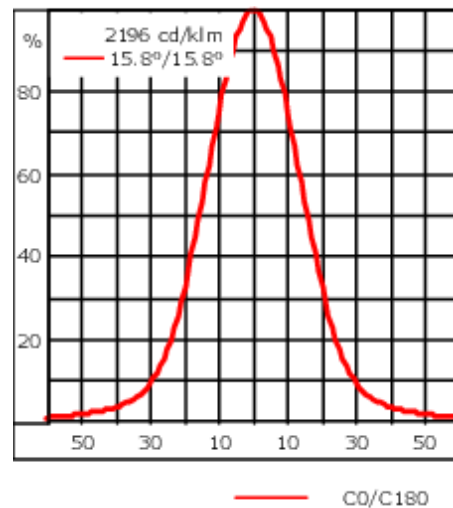

| | |
|-----------------------------------|---------------------------------|
| Poids | 2.90 kg |
| Distribution de la lumière | faisceau symétrique, médium [M] |
| Source lumineuse | LED-6/12W / 700 mA - 3000 K |
| IRC | 80 |
| Alimentation électrique | ballast électronique |
| LEDs | 6 |
| Rated input power | 14.5 W |
| Flux lumineux nominal (lm) | |
| LED Lumen | 290 |
| Total Lumen | 1740 |
| Tj | 85 |
| Rated lumens (lm) | |
| LED Lumen | 252 |
| Total Lumen | 1511.8 |
| Ta | 25 |