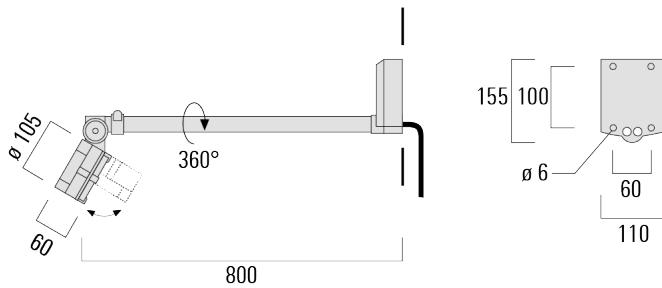

Description

IP66, Class I, IK07. Marine-grade, all-aluminium construction. 5CE superior corrosion protection including PCS hardware. Safety glass lens. Silicone CCG® Controlled Compression Gasket.

Integral EC electronic converter in thermally-separated compartment. Advanced thermal management protects LEDs while optimising lumens output. CAD-optimised optics for superior illumination and glare control. OLC® One LED Concept. Two cable entries.

Knuckle permits 350° horizontal and 180° vertical aiming of optics.

Weight	3.10 kg
Light distribution	symmetric, medium beam [M]
Light source	LED-6/12W / 700 mA - 3000 K
CRI	80
Power supply	EC
LEDs	6
Rated input power	14.5 W

Nominal Lumen (lm)

LED Lumen	290
Total Lumen	1740
Tj	85

Rated lumens (lm)

LED Lumen	252
Total Lumen	1511.8
Ta	25

Specifications

Material description

Body	Marine-grade, all-aluminium construction
Lens	Safety glass lens
Colours	<div style="display: flex; align-items: center;"> <div style="width: 20px; height: 20px; background-color: black; margin-right: 5px;"></div> RAL9004 Signal black </div> <div style="display: flex; align-items: center; margin-top: 5px;"> <div style="width: 20px; height: 20px; background-color: #808080; margin-right: 5px;"></div> RAL9007 Grey aluminium </div> <div style="display: flex; align-items: center; margin-top: 5px;"> <div style="width: 20px; height: 20px; background-color: #404040; margin-right: 5px;"></div> RAL7016 Anthracite grey </div> <div style="display: flex; align-items: center; margin-top: 5px;"> <div style="width: 20px; height: 20px; background-color: #e0e0e0; margin-right: 5px;"></div> RAL9016 Traffic white </div>
Gasket	Silicone CCG® Controlled Compression Gasket
Fasteners	PCS hardware
Ingress protection	IP66
Impact resistance	IK07
Corrosion resistance	5CE