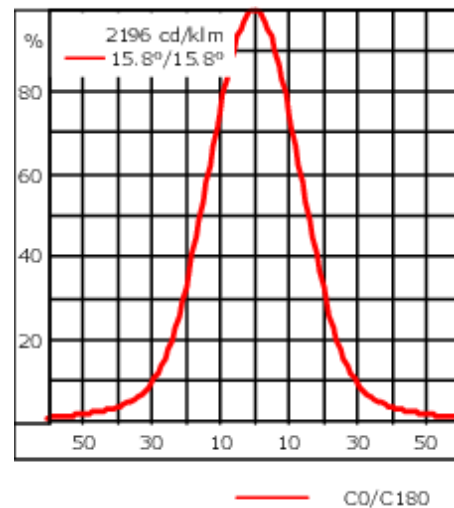

Knuckle permits 350° horizontal and 180° vertical aiming of optics.

Weight	3.10 kg
Light distribution	symmetric, medium beam [M]
Light source	LED-6/12W / 700 mA - 3000 K
CRI	80
Power supply	EC
LEDs	6
Rated input power	14.5 W

Nominal Lumen (lm)

LED Lumen	290
Total Lumen	1740
Tj	85

Rated lumens (lm)

LED Lumen	252
Total Lumen	1511.8
Ta	25

Specifications

Material description

Body	Marine-grade, all-aluminium construction
Lens	Safety glass lens
Colours	<div style="display: flex; align-items: center;"> <div style="width: 20px; height: 20px; background-color: black; margin-right: 5px;"></div> RAL9004 Signal black </div> <div style="display: flex; align-items: center; margin-top: 5px;"> <div style="width: 20px; height: 20px; background-color: #808080; margin-right: 5px;"></div> RAL9007 Grey aluminium </div> <div style="display: flex; align-items: center; margin-top: 5px;"> <div style="width: 20px; height: 20px; background-color: #404040; margin-right: 5px;"></div> RAL7016 Anthracite grey </div> <div style="display: flex; align-items: center; margin-top: 5px;"> <div style="width: 20px; height: 20px; background-color: #e0e0e0; margin-right: 5px;"></div> RAL9016 Traffic white </div>
Gasket	Silicone CCG® Controlled Compression Gasket
Fasteners	PCS hardware
Ingress protection	IP66
Impact resistance	IK07
Corrosion resistance	5CE