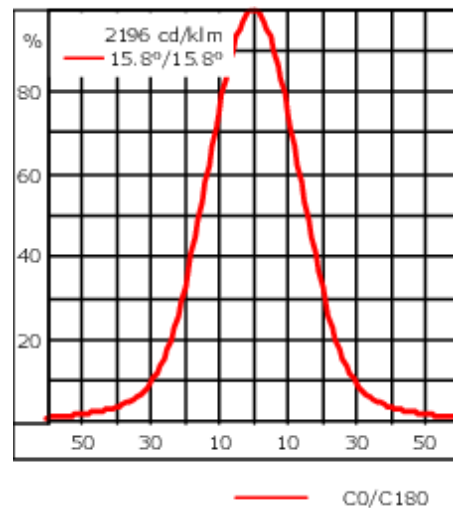

Specifications

Material description

Body	Marine-grade, die-cast aluminium alloy
Lens	Safety glass lens
Colours	RAL9004 Signal black RAL9006 White aluminium RAL9007 Grey aluminium RAL7016 Anthracite grey RAL9016 Traffic white
Gasket	Silicone CCG® Controlled Compression Gasket
Fasteners	PCS Polymer Coated Stainless Steel Hardware
Ingress protection	IP55
Impact resistance	IK07
Corrosion resistance	5CE

Electrical description

Power supply	220-240V / 50-60 Hz
Driver / Ballast	Integral EC electronic converter in thermally-separated compartment
Surge protection	1/2 kV

Additional information

Lifetime	Ta=25° L90B10 > 90000h
Energy efficiency class	C-D (Light source)

Fagerhult Lighting Ltd

33-34 Dolben Street, SE1 0UQ London, United Kingdom

<https://we-ef.com/uk>

Subject to technical changes and errors. - Generated on 23/10/2024