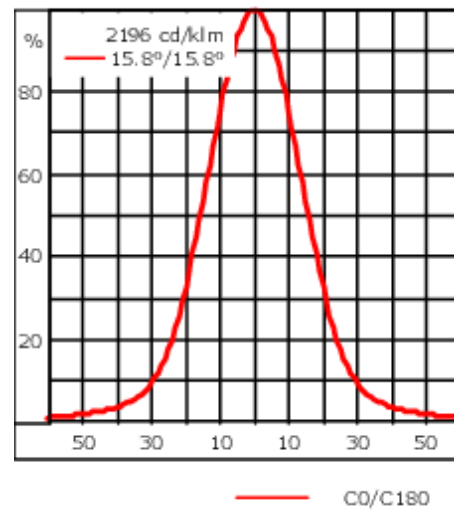

Specifications

Material description

Body	Marine-grade, all-aluminium construction
Lens	Safety glass lens
Colours	RAL9004 Signal black RAL9007 Grey aluminium RAL7016 Anthracite grey RAL9016 Traffic white
Gasket	Silicone CCG® Controlled Compression Gasket
Fasteners	PCS hardware
Ingress protection	IP66
Impact resistance	IK07
Corrosion resistance	5CE

Electrical description

Power supply	220-240V / 50-60 Hz
Driver / Ballast	Integral EC electronic converter in thermally-separated compartment

Additional information

Lifetime	Ta=25° L90B10 > 90000h