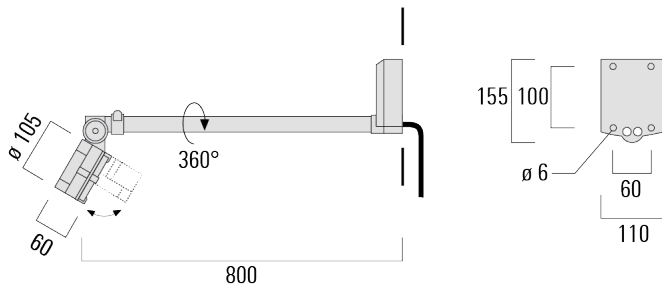

Specifications

Material description

Body	Marine-grade, all-aluminium construction
Lens	Safety glass lens
Colours	RAL9004 Signal black RAL9007 Grey aluminium RAL7016 Anthracite grey RAL9016 Traffic white
Gasket	Silicone CCG® Controlled Compression Gasket
Fasteners	PCS hardware
Ingress protection	IP66
Impact resistance	IK07
Corrosion resistance	5CE

Electrical description

Power supply	220-240V / 50-60 Hz
Driver / Ballast	Integral EC electronic converter in thermally-separated compartment

Additional information

Lifetime	Ta=25° L90B10 > 90000h