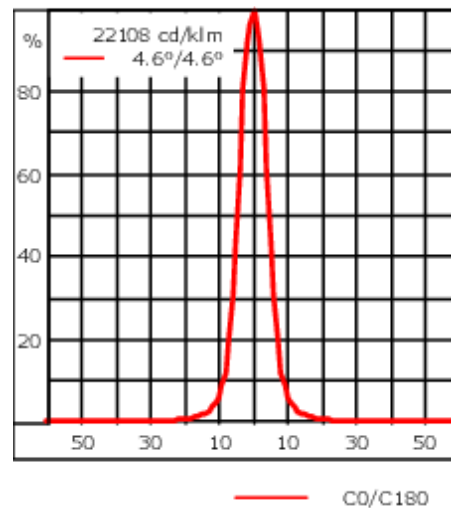

Specifications

Material description

Body	Marine-grade, die-cast aluminium alloy
Lens	Safety glass lens
Colours	RAL9004 Signal black RAL9006 White aluminium RAL9007 Grey aluminium RAL7016 Anthracite grey RAL9016 Traffic white
Gasket	Silicone CCG® Controlled Compression Gasket
Fasteners	PCS Polymer Coated Stainless Steel Hardware
Ingress protection	IP55
Impact resistance	IK07
Corrosion resistance	5CE

Electrical description

Power supply	220-240V / 50-60 Hz
Driver / Ballast	Integral EC electronic converter in thermally-separated compartment
Surge protection	1/2 kV

Additional information

Lifetime	Ta=25° L90B10 > 90000h
Energy efficiency class	C-D (Light source)

Fagerhult Lighting Ltd

33-34 Dolben Street, SE1 0UQ London, United Kingdom

<https://we-ef.com/uk>

Subject to technical changes and errors. - Generated on 23/11/2024