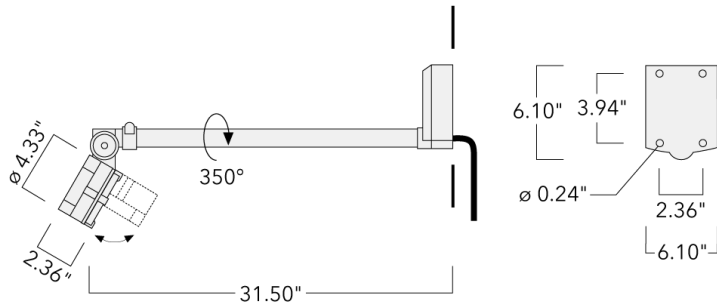

FLC121 LED - Wall bracket

Specifications

Material description

Body	Marine-grade, all-aluminium construction
Lens	Clear tempered glass lens.
Colors	 RAL9004 Black RAL9007 Grey Metallic RAL9016 White RAL8019 Dark Bronze
Gasket	Silicone rubber gasket
Fasteners	PCS Polymer Coated Stainless Steel hardware
Ingress protection	IP55
Impact resistance	IK07
Corrosion resistance	5CE

Electrical description

Power supply	Integral [ECG] electronic 0-10 V dimmable driver in 120-277 universal voltage
Driver / Ballast	Integral EC electronic converter in thermally-separated compartment
Surge protection	Integral 10kV Surge Protector

WE-EF LIGHTING USA, LLC

410-D Keystone Drive, 15086 Warrendale, PA 15086 - Phone: +1 724 742 0030

customersupport.usa@we-ef.com - <https://we-ef.com/us>

Subject to technical changes and errors. - Generated on 10/23/2024