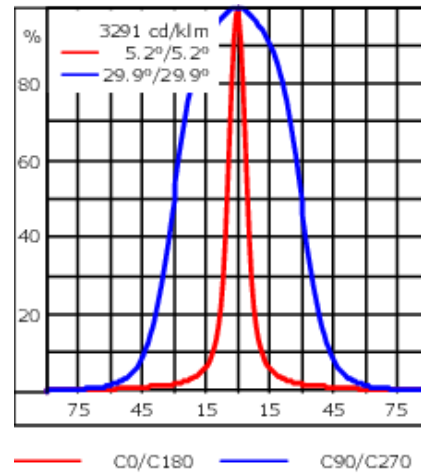

FLC121 LED - Wall bracket

Specifications

Material description

Body	Marine-grade, all-aluminium construction
Lens	Clear tempered glass lens.
Colors	 RAL9004 Black RAL9007 Grey Metallic RAL9016 White RAL8019 Dark Bronze
Gasket	Silicone rubber gasket
Fasteners	PCS Polymer Coated Stainless Steel hardware
Ingress protection	IP55
Impact resistance	IK07
Corrosion resistance	5CE

Electrical description

Power supply	Integral [ECG] electronic 0-10 V dimmable driver in 120-277 universal voltage
Driver / Ballast	Integral EC electronic converter in thermally-separated compartment
Surge protection	Integral 10kV Surge Protector

WE-EF LIGHTING USA, LLC

410-D Keystone Drive, 15086 Warrendale, PA 15086 - Phone: +1 724 742 0030

customersupport.usa@we-ef.com - <https://we-ef.com/us>

Subject to technical changes and errors. - Generated on 10/23/2024