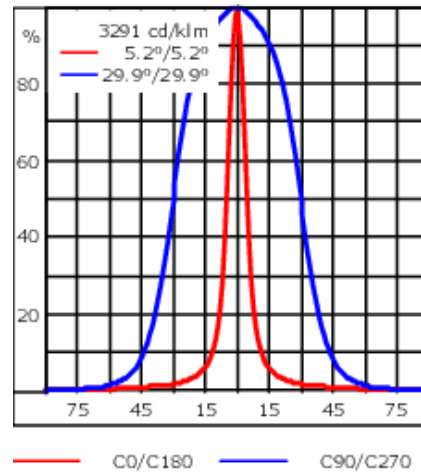

FLC121 LED - Wall bracket

Specifications

Material description

Body	Marine-grade, all-aluminium construction
Lens	Clear tempered glass lens.
Colors	 RAL9004 Black RAL9007 Grey Metallic RAL9016 White RAL8019 Dark Bronze
Gasket	Silicone rubber gasket
Fasteners	PCS Polymer Coated Stainless Steel hardware
Ingress protection	IP55
Impact resistance	IK07
Corrosion resistance	5CE

Electrical description

Power supply	Integral [ECG] electronic 0-10 V dimmable driver in 120-277 universal voltage
Driver / Ballast	Integral EC electronic converter in thermally-separated compartment
Surge protection	Integral 10kV Surge Protector

WE-EF LIGHTING USA, LLC

410-D Keystone Drive, 15086 Warrendale, PA 15086 - Phone: +1 724 742 0030
customersupport.usa@we-ef.com - <https://we-ef.com/us>
Subject to technical changes and errors. - Generated on 11/23/2024