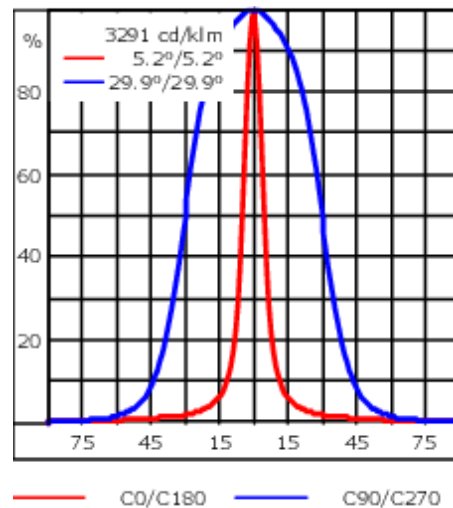

Spécifications

Description du matériel

Corps	Corps en fonte d'aluminium, visserie inox avec traitement PCS
Lentille	Verre de sécurité
Couleurs	Peinture poudre disponible avec 35 couleurs différents
Joint	Joint silicone CCG®
Visserie	PCS Inox avec recouvrement polymère
IP	IP55
IK	IK07
Protection contre la corrosion	5CE

Description électrique

Alimentation électrique	220-240V / 50-60 Hz
Driver	Driver électronique séparé thermiquement

Informations complémentaires

Durée de vie	Ta=25° L90B10 > 90000h
Classe d'efficacité énergétique	C-D

WE-EF LUMIERE

ZAC de Chesnes Nord, 6 Rue de Brisson, CS80330, 38290 Satolas et Bonce - Téléphone: +33 4 74 99 14 44

info.france@we-ef.com - <https://we-ef.com/fr>

Sous réserve de modifications techniques et d'erreurs. - Généré le 23/10/2024