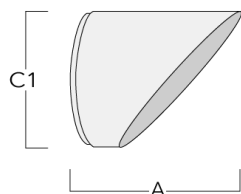

145-0040+145-0050

we-ef

FLC121 LED - support mural

Visière

Description	Code produit	A	C1
Visière ES	145-9192	102	119

WE-EF LUMIERE

ZAC de Chesnes Nord, 6 Rue de Brisson, CS80330, 38290 Satolas et Bonce - Téléphone: +33 4 74 99 14 44
info.france@we-ef.com - <https://we-ef.com/fr>

Sous réserve de modifications techniques et d'erreurs. - Généré le 19/04/2025