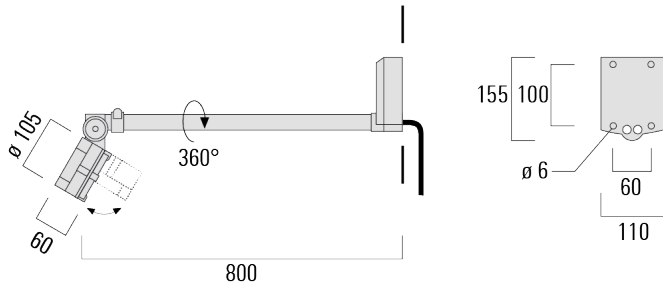

Specifications

Material description

Body	Marine-grade, all-aluminium construction
Lens	Safety glass lens
Colours	RAL9004 Signal black RAL9007 Grey aluminium RAL7016 Anthracite grey RAL9016 Traffic white
Gasket	Silicone CCG® Controlled Compression Gasket
Fasteners	PCS hardware
Ingress protection	IP66
Impact resistance	IK07
Corrosion resistance	5CE

Electrical description

Power supply	220-240V / 50-60 Hz
Driver / Ballast	Integral EC electronic converter in thermally-separated compartment

Additional information

Lifetime	Ta=25° L90B10 > 90000h