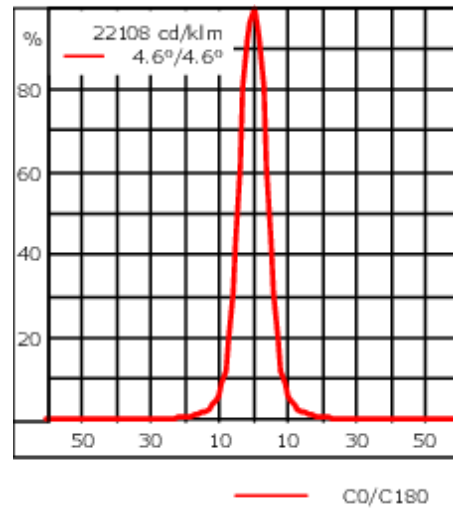

Specifications

Material description

Body	Marine-grade, die-cast aluminium alloy
Lens	Safety glass lens
Colours	 RAL9004 Signal black RAL9006 White aluminium RAL9007 Grey aluminium RAL7016 Anthracite grey RAL9016 Traffic white
Gasket	Silicone CCG® Controlled Compression Gasket
Fasteners	PCS Polymer Coated Stainless Steel Hardware
Ingress protection	IP55
Impact resistance	IK07
Corrosion resistance	5CE

Electrical description

Power supply	220-240V / 50-60 Hz
Driver / Ballast	Integral EC electronic converter in thermally-separated compartment
Surge protection	1/2 kV

Additional information

Lifetime	Ta=25° L90B10 > 90000h
Energy efficiency class	C-D (Light source)