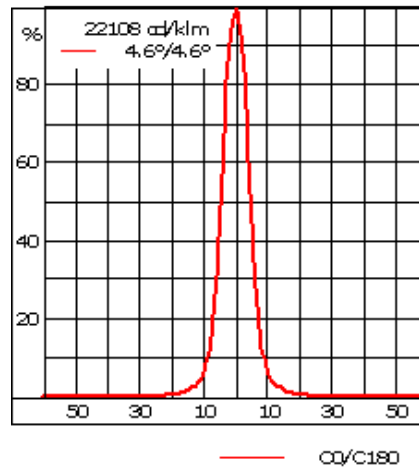

FLC121 LED - Wall bracket

Specifications

Material description

Body	Marine-grade, all-aluminium construction
Lens	Clear tempered glass lens.
Colors	 RAL9004 Black RAL9007 Grey Metallic RAL9016 White RAL8019 Dark Bronze
Gasket	Silicone rubber gasket
Fasteners	PCS Polymer Coated Stainless Steel hardware
Ingress protection	IP55
Impact resistance	IK07
Corrosion resistance	5CE

Electrical description

Power supply	Integral [ECG] electronic 0-10 V dimmable driver in 120-277 universal voltage
Driver / Ballast	Integral EC electronic converter in thermally-separated compartment
Surge protection	Integral 10kV Surge Protector

WE-EF LIGHTING USA, LLC

410-D Keystone Drive, 15086 Warrendale, PA 15086 - Phone: +1 724 742 0030
customersupport.usa@we-ef.com - <https://we-ef.com/us>
Subject to technical changes and errors. - Generated on 11/23/2024