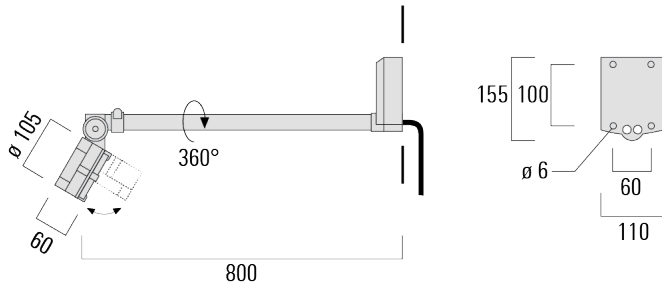

Description

IP66, Class I. IK07. Marine-grade, all-aluminium construction. 5CE superior corrosion protection including PCS hardware. Safety glass lens. Silicone CCG® Controlled Compression Gasket.

Integral EC electronic converter in thermally-separated compartment. Advanced thermal management protects LEDs while optimising lumens output. CAD-optimised optics for superior illumination and glare control. OLC® One LED Concept. Two cable entries.

Knuckle permits 350° horizontal and 180° vertical aiming of optics.

Weight	3.10 kg
Light distribution	symmetric, very narrow beam, sharp cut-off [EES]
Light source	LED-6/12W / 700 mA - 4000 K
CRI	80
Power supply	EC
LEDs	6
Rated input power	14.5 W
Nominal Lumen (lm)	
LED Lumen	310
Total Lumen	1860
Tj	85
Rated lumens (lm)	
LED Lumen	287
Total Lumen	1721.8
Ta	25

Specifications

Material description

Body	Marine-grade, all-aluminium construction
Lens	Safety glass lens
Colours	<div style="display: flex; align-items: center;"> <div style="width: 20px; height: 20px; background-color: black; margin-right: 5px;"></div> RAL9004 Signal black </div> <div style="display: flex; align-items: center; margin-top: 5px;"> <div style="width: 20px; height: 20px; background-color: #808080; margin-right: 5px;"></div> RAL9007 Grey aluminium </div> <div style="display: flex; align-items: center; margin-top: 5px;"> <div style="width: 20px; height: 20px; background-color: #404040; margin-right: 5px;"></div> RAL7016 Anthracite grey </div> <div style="display: flex; align-items: center; margin-top: 5px;"> <div style="width: 20px; height: 20px; background-color: #e0e0e0; margin-right: 5px;"></div> RAL9016 Traffic white </div>
Gasket	Silicone CCG® Controlled Compression Gasket
Fasteners	PCS hardware
Ingress protection	IP66
Impact resistance	IK07
Corrosion resistance	5CE