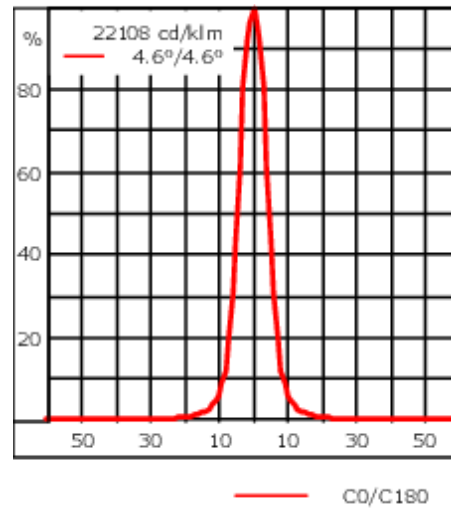

Description

IP66, Class I. IK07. Marine-grade, all-aluminium construction. 5CE superior corrosion protection including PCS hardware. Safety glass lens. Silicone CCG® Controlled Compression Gasket.

Integral EC electronic converter in thermally-separated compartment. Advanced thermal management protects LEDs while optimising lumens output. CAD-optimised optics for superior illumination and glare control. OLC® One LED Concept. Two cable entries.

Knuckle permits 350° horizontal and 180° vertical aiming of optics.

Weight	3.10 kg
Light distribution	symmetric, very narrow beam, sharp cut-off [EES]
Light source	LED-6/12W / 700 mA - 4000 K
CRI	80
Power supply	EC
LEDs	6
Rated input power	14.5 W
Nominal Lumen (lm)	
LED Lumen	310
Total Lumen	1860
Tj	85
Rated lumens (lm)	
LED Lumen	287
Total Lumen	1721.8
Ta	25