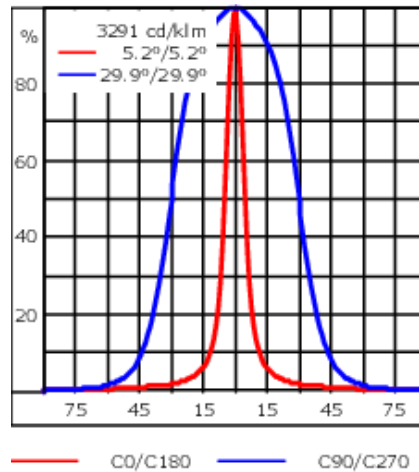

FLC121 LED - Wall bracket

Specifications

Material description

Body	Marine-grade, all-aluminium construction
Lens	Clear tempered glass lens.
Colors	 RAL9004 Black RAL9007 Grey Metallic RAL9016 White RAL8019 Dark Bronze
Gasket	Silicone rubber gasket
Fasteners	PCS Polymer Coated Stainless Steel hardware
Ingress protection	IP55
Impact resistance	IK07
Corrosion resistance	5CE

Electrical description

Power supply	Integral [ECG] electronic 0-10 V dimmable driver in 120-277 universal voltage
Driver / Ballast	Integral EC electronic converter in thermally-separated compartment
Surge protection	Integral 10kV Surge Protector

WE-EF LIGHTING USA, LLC

410-D Keystone Drive, 15086 Warrendale, PA 15086 - Phone: +1 724 742 0030
customersupport.usa@we-ef.com - <https://we-ef.com/us>
Subject to technical changes and errors. - Generated on 11/23/2024