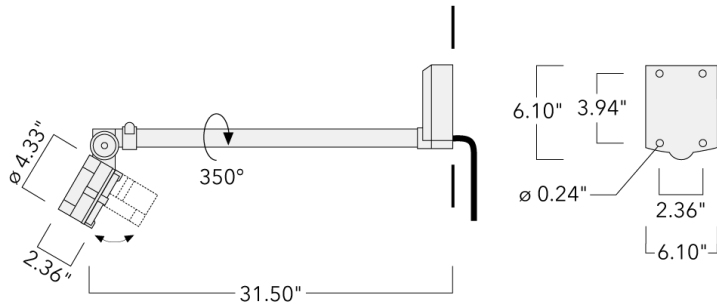

FLC121 LED - Wall bracket

Specifications

Material description

Body	Marine-grade, all-aluminium construction
Lens	Clear tempered glass lens.
Colors	 RAL9004 Black RAL9007 Grey Metallic RAL9016 White RAL8019 Dark Bronze
Gasket	Silicone rubber gasket
Fasteners	PCS Polymer Coated Stainless Steel hardware
Ingress protection	IP55
Impact resistance	IK07
Corrosion resistance	5CE

Electrical description

Power supply	Integral [ECG] electronic 0-10 V dimmable driver in 120-277 universal voltage
Driver / Ballast	Integral EC electronic converter in thermally-separated compartment
Surge protection	Integral 10kV Surge Protector

WE-EF LIGHTING USA, LLC

410-D Keystone Drive, 15086 Warrendale, PA 15086 - Phone: +1 724 742 0030
customersupport.usa@we-ef.com - <https://we-ef.com/us>
Subject to technical changes and errors. - Generated on 11/23/2024