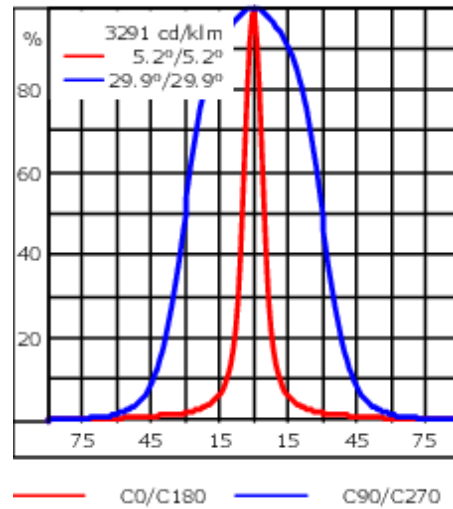

Knuckle permits 350° horizontal and 180° vertical aiming of optics.

Weight	3.10 kg
Light distribution	linear spread, very narrow beam, sharp cut-off [EES]
Light source	LED-6/12W / 700 mA - 4000 K
CRI	80
Power supply	EC
LEDs	6
Rated input power	14.5 W
Nominal Lumen (lm)	
LED Lumen	310
Total Lumen	1860
T _j	85
Rated lumens (lm)	
LED Lumen	271.9
Total Lumen	1631.5
T _a	25