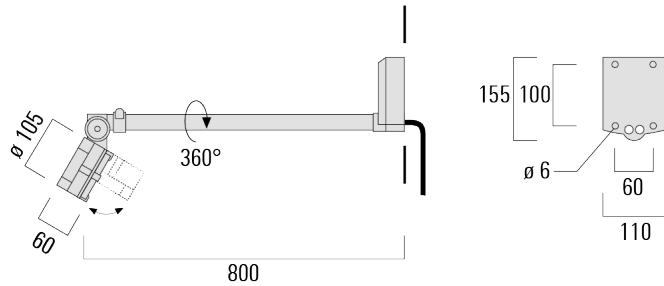

Specifications

Material description

Body	Marine-grade, all-aluminium construction
Lens	Safety glass lens
Colours	RAL9004 Signal black RAL9007 Grey aluminium RAL7016 Anthracite grey RAL9016 Traffic white
Gasket	Silicone CCG® Controlled Compression Gasket
Fasteners	PCS hardware
Ingress protection	IP66
Impact resistance	IK07
Corrosion resistance	5CE

Electrical description

Power supply	220-240V / 50-60 Hz
Driver / Ballast	Integral EC electronic converter in thermally-separated compartment

Additional information

Lifetime	Ta=25° L90B10 > 90000h