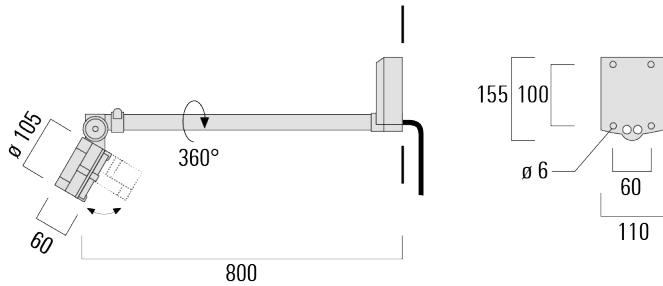

Description

IP66, Class I. IK07. Marine-grade, all-aluminium construction. 5CE superior corrosion protection including PCS hardware. Safety glass lens. Silicone CCG® Controlled Compression Gasket.

Integral EC electronic converter in thermally-separated compartment. Advanced thermal management protects LEDs while optimising lumens output. CAD-optimised optics for superior illumination and glare control. OLC® One LED Concept. Two cable entries.

Knuckle permits 350° horizontal and 180° vertical aiming of optics.

Weight	3.10 kg
Light distribution	linear spread, very narrow beam, sharp cut-off [EES]
Light source	LED-6/12W / 700 mA - 4000 K
CRI	80
Power supply	EC
LEDs	6
Rated input power	14.5 W
Nominal Lumen (lm)	
LED Lumen	310
Total Lumen	1860
T _j	85
Rated lumens (lm)	
LED Lumen	271.9
Total Lumen	1631.5
T _a	25

Specifications

Material description

Body	Marine-grade, all-aluminium construction
Lens	Safety glass lens
Colours	<div style="display: flex; align-items: center;"> <div style="width: 20px; height: 15px; background-color: black; margin-right: 5px;"></div> RAL9004 Signal black </div> <div style="display: flex; align-items: center; margin-top: 5px;"> <div style="width: 20px; height: 15px; background-color: #808080; margin-right: 5px;"></div> RAL9007 Grey aluminium </div> <div style="display: flex; align-items: center; margin-top: 5px;"> <div style="width: 20px; height: 15px; background-color: #404040; margin-right: 5px;"></div> RAL7016 Anthracite grey </div> <div style="display: flex; align-items: center; margin-top: 5px;"> <div style="width: 20px; height: 15px; background-color: #e0e0e0; margin-right: 5px;"></div> RAL9016 Traffic white </div>
Gasket	Silicone CCG® Controlled Compression Gasket
Fasteners	PCS hardware
Ingress protection	IP66
Impact resistance	IK07
Corrosion resistance	5CE