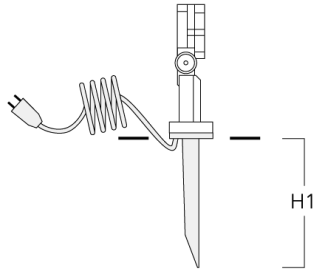

FLC121 LED Surface mounted

Description	Part ID	H1	Weight (kg)
Ground spike EF1-2/M5	146-0251	270	1