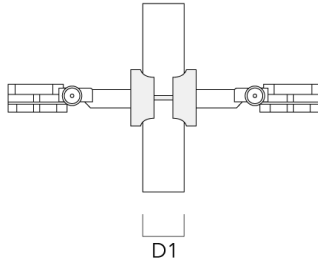

Mounting Accessories

Pole clamp

Description	Part ID	D1	Weight (kg)	D
Pole clamp SP1-2/M8, single (Ø 76-89)	146-0246	76-89	1.20	76-89

Pole clamp SP2-2/M8, double (Ø 38-60)	146-0247	38-60	1	38-66
---------------------------------------	----------	-------	---	-------

FLC121 LED Surface mounted

Description	Part ID	D1	Weight (kg)	D
Pole clamp SP2-2/M8, double (Ø 76-89)	146-0248	76-89	1.20	76-89

Pole clamp SP1-2/M8, single (Ø 38-60)	146-0245	38-60	1	38-66
---------------------------------------	----------	-------	---	-------