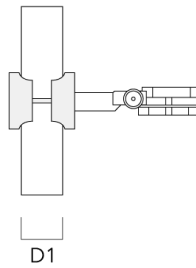

Mounting Accessories

Pole clamp

Description	Part ID	D1	Weight (kg)	D
Pole clamp SP1-2/M8, single (Ø 76-89)	146-0246	76-89	1.20	76-89

Pole clamp SP2-2/M8, double (Ø 38-60)	146-0247	38-60	1	38-66
---------------------------------------	----------	-------	---	-------

FLC121 LED Surface mounted

Description	Part ID	D1	Weight (kg)	D
Pole clamp SP2-2/M8, double (Ø 76-89)	146-0248	76-89	1.20	76-89

Pole clamp SP1-2/M8, single (Ø 38-60)	146-0245	38-60	1	38-66
---------------------------------------	----------	-------	---	-------