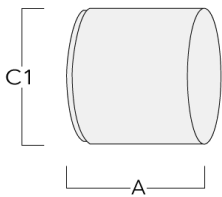

<https://we-ef.com/asia>

Subject to technical changes and errors. - Generated on 23/10/2024

Optical Accessories

Snoot

Description	Part ID	A	C1
Snoot ET	145-0030	60	120

Linear spread lens

Description	Part ID	C1
Linear spread lens IO-180	145-0050	81