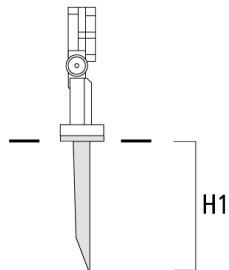

Ground spike EF1 (without cable and plug)	146-0250	270	0.40