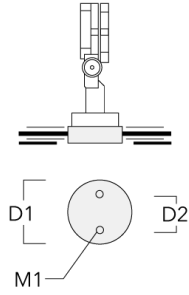

FLC121 LED Surface mounted

Description	Part ID	D1	D2	M1	Weight (kg)
Junction box JB1	310-9000	135	67	9	1.6