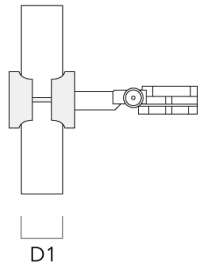

Mounting Accessories

Pole clamp

Description	Part ID	D1	Weight (kg)	D
Pole clamp SP1-2/M8, single (Ø 76-89)	146-0246	76-89	1.20	76-89

Pole clamp SP2-2/M8, double (Ø 38-60)	146-0247	38-60	1	38-66
---------------------------------------	----------	-------	---	-------