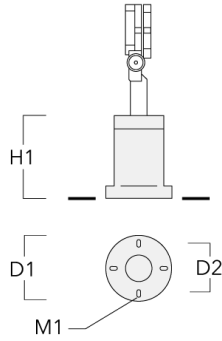

Mounting Accessories

Pole clamp

Description	Part ID	D1	Weight (kg)	D
Pole clamp SP1-2/M8, single (Ø 76-89)	146-0246	76-89	1.20	76-89

Pole clamp SP2-2/M8, double (Ø 38-60)	146-0247	38-60	1	38-66
---------------------------------------	----------	-------	---	-------

FLC121 LED Surface mounted

Description	Part ID	D1	Weight (kg)	D
Pole clamp SP2-2/M8, double (Ø 76-89)	146-0248	76-89	1.20	76-89

Pole clamp SP1-2/M8, single (Ø 38-60)	146-0245	38-60	1	38-66
---------------------------------------	----------	-------	---	-------

Short post

FLC121 LED Surface mounted

Description	Part ID	D1	D2	H1	M1	Weight (kg)
Short post EM1-2/M8	146-0253	160	130	200	9	1.10

Planted root

Description	Part ID	D1	D2	D3	D4	H1	H2	M1	T1	T2	Weight (kg)
Planted root ESV4	300-0461-AP	150	130	60	89	400	350	8	200	50 x 100	3.85