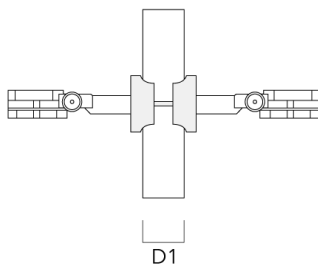

Mounting Accessories

Pole clamp

Description	Part ID	D1	Weight (kg)	D
Pole clamp SP1-2/M8, single (Ø 76-89)	146-0246	76-89	1.20	76-89

Pole clamp SP2-2/M8, double (Ø 38-60)	146-0247	38-60	1	38-66
---------------------------------------	----------	-------	---	-------