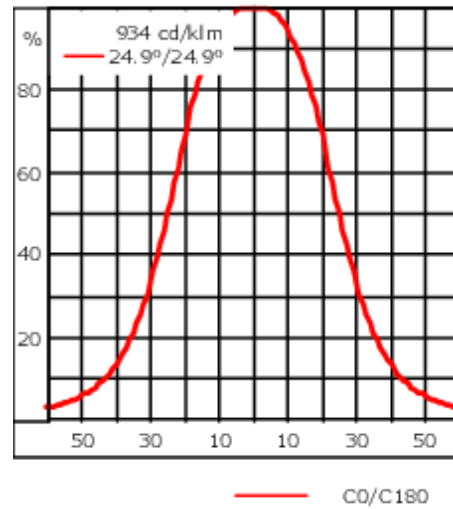

FLC121 LED Surface mounted

Specifications

Material description

Body	Marine-grade, die-cast aluminium alloy
Lens	Safety glass lens
Colours	RAL9004 Signal black RAL9007 Grey aluminium RAL7016 Anthracite grey RAL9016 Traffic white
Gasket	Silicone CCG® Controlled Compression Gasket
Fasteners	PCS hardware
Ingress protection	IP66
Impact resistance	IK07
Corrosion resistance	5CE
Windage	0.025 m²

Electrical description

Power supply	220-240V / 50-60 Hz
Driver / Ballast	Integral EC electronic converter in thermally-separated compartment