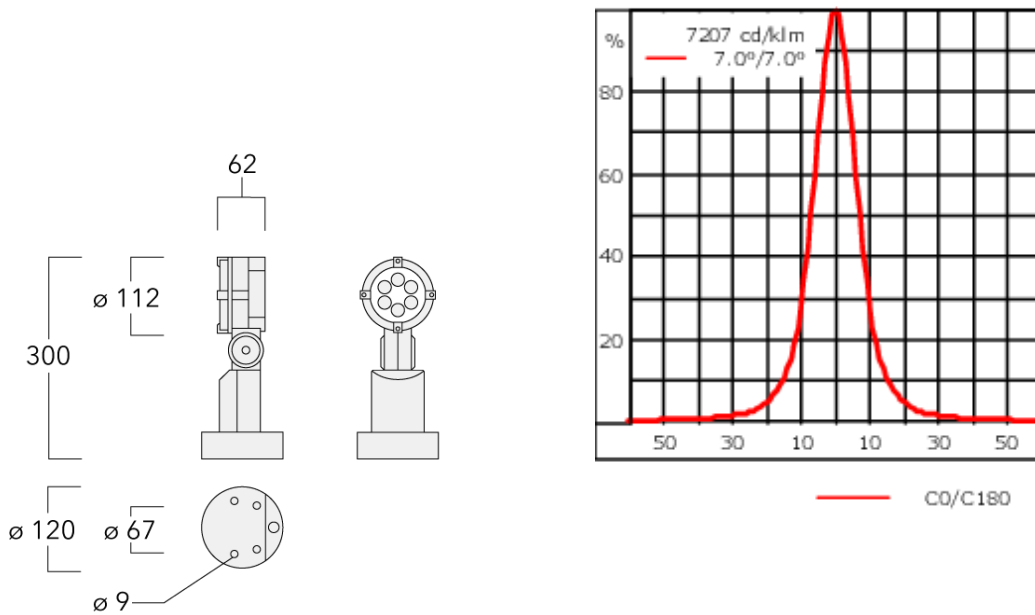

Spécifications

Description du matériel

Corps	Corps en fonte d'aluminium, visserie inox avec traitement PCS
Lentille	Verre de sécurité
Couleurs	Peinture poudre disponible avec 35 couleurs différents
Joint	Joint silicone CCG®
Visserie	PCS Inox avec recouvrement polymère
IP	IP66
IK	IK07
Protection contre la corrosion	5CE
Surface exposée au vent	0.025 m²

Description électrique

Alimentation électrique	220-240V / 50-60 Hz
Driver	Driver électronique séparé thermiquement

WE-EF LUMIERE

ZAC de Chesnes Nord, 6 Rue de Brisson, CS80330, 38290 Satolas et Bonce - Téléphone: +33 4 74 99 14 44

info.france@we-ef.com - <https://we-ef.com/fr>

Sous réserve de modifications techniques et d'erreurs. - Généré le 23/10/2024