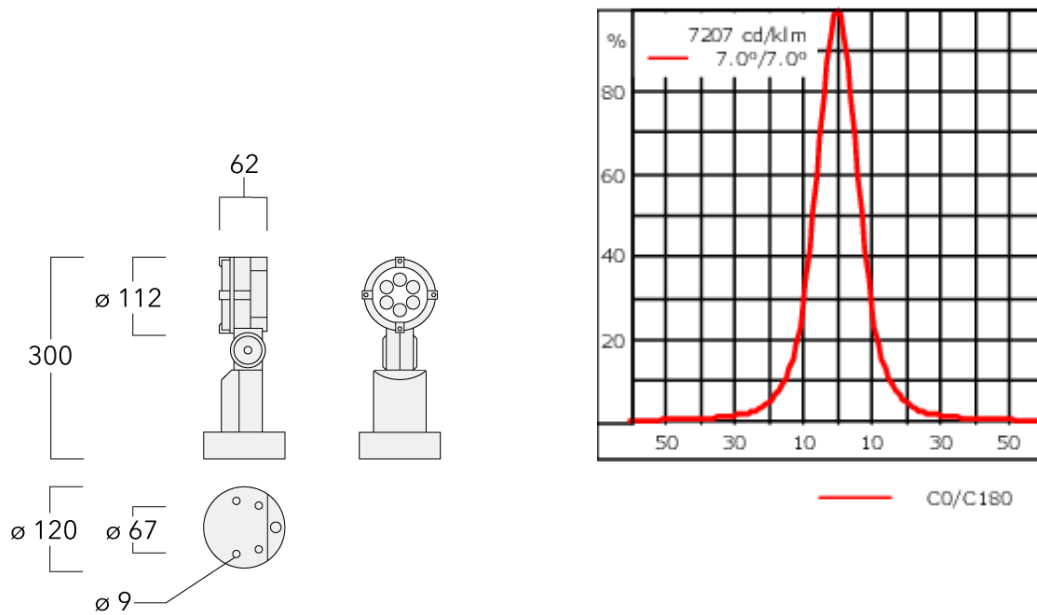

Spécifications

Description du matériel

Corps	Corps en fonte d'aluminium, visserie inox avec traitement PCS
Lentille	Verre de sécurité
Couleurs	Peinture poudre disponible avec 35 couleurs différents
Joint	Joint silicone CCG®
Visserie	PCS Inox avec recouvrement polymère
IP	IP66
IK	IK07
Protection contre la corrosion	5CE
Surface exposée au vent	0.025 m²

Description électrique

Alimentation électrique	220-240V / 50-60 Hz
Driver	Driver électronique séparé thermiquement

WE-EF LUMIERE

ZAC de Chesnes Nord, 6 Rue de Brisson, CS80330, 38290 Satolas et Bonce - Téléphone: +33 4 74 99 14 44

info.france@we-ef.com - <https://we-ef.com/fr>

Sous réserve de modifications techniques et d'erreurs. - Généré le 23/10/2024