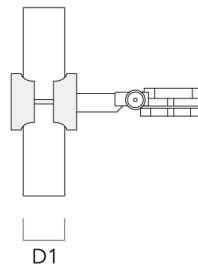

Glare shield

Description	Part ID	A	C1
Glare shield ES	145-9192	102	119

Mounting Accessories

Pipe clamp SP

Description	Part ID	D1	Weight (kg)	D
SP1-2/M8 Pole clamp, single (Ø 76-89)	146-0246	76-89	1.20	76-89

SP2-2/M8 Pole clamp, double (Ø 38-60)	146-0247	38-60	1	38-66
---------------------------------------	----------	-------	---	-------

FLC121 LED

Description	Part ID	D1	Weight (kg)	D
SP2-2/M8 Pole clamp, double (Ø 76-89)	146-0248	76-89	1.20	76-89

SP1-2/M8 Pole clamp, single (Ø 38-60)	146-0245	38-60	1	38-66
---------------------------------------	----------	-------	---	-------

Short post EM

Fagerhult Lighting Ltd

33-34 Dolben Street, SE1 0UQ London, United Kingdom