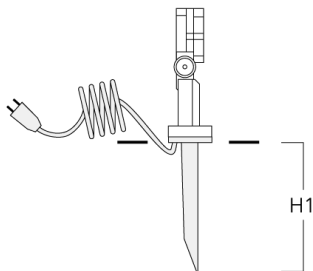

<https://we-ef.com/uk>

Subject to technical changes and errors. - Generated on 23/10/2024

FLC121 LED

Description	Part ID	D1	D2	H1	M1	Weight (kg)
EM1-2/M8	146-0253	160	130	200	9	1.10

Ground spike EF

Description	Part ID	H1	Weight (kg)
Ground spike EF1-2/M8	146-0251	270	0.40