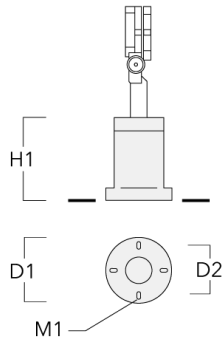

SP2-2/M8 Pole clamp, double (Ø 38-60)	146-0247	38-60	1	38-66
---------------------------------------	----------	-------	---	-------

FLC121 LED

Description	Part ID	D1	Weight (kg)	D
SP2-2/M8 Pole clamp, double (Ø 76-89)	146-0248	76-89	1.20	76-89

SP1-2/M8 Pole clamp, single (Ø 38-60)	146-0245	38-60	1	38-66
---------------------------------------	----------	-------	---	-------

Short post EM

Fagerhult Lighting Ltd

33-34 Dolben Street, SE1 0UQ London, United Kingdom

<https://we-ef.com/uk>

Subject to technical changes and errors. - Generated on 23/10/2024

FLC121 LED

Description	Part ID	D1	D2	H1	M1	Weight (kg)
EM1-2/M8	146-0253	160	130	200	9	1.10

Ground spike EF

Description	Part ID	H1	Weight (kg)
Ground spike EF1-2/M8	146-0251	270	0.40