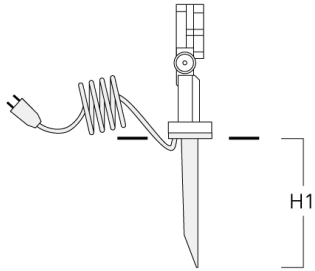

FLC121 LED

Description	Part ID	H1	Weight (kg)
Ground spike EF1-2/M5 for FLC121	145-9196	270	1