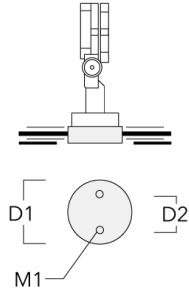

FLC121 LED

Description	Part ID	D1	D2	M1	Weight (kg)
JB1 Junction box	310-9000	135	67	9	1.6