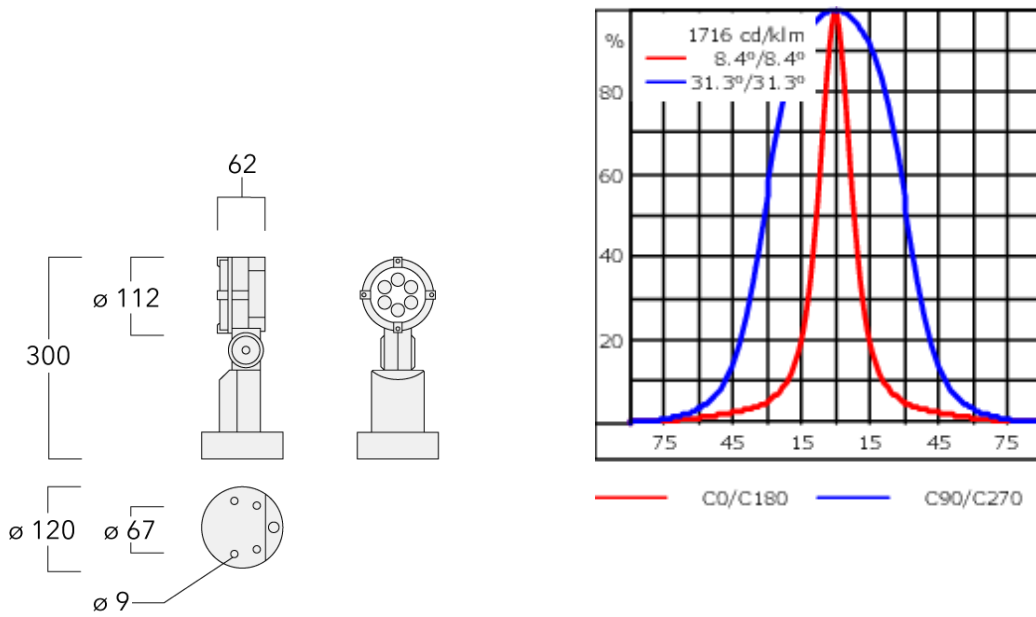

Description

IP66, Class I. Class II on request. IK07. Marine-grade, die-cast aluminium alloy. 5CE superior corrosion protection including PCS hardware. Silicone CCG® Controlled Compression Gasket. Safety glass lens. Integral EC electronic converter in thermally separated compartment. CAD-optimised optics for superior illumination and glare control. OLC® One LED Concept. Factory installed LED circuit board. The luminaire is factory-sealed and does not need to be opened during the installation.

Optional 2200 K version available. To be specified at time of ordering.

Weight	1.70 kg
Light distribution	linear spread, very narrow beam [EE]
Light source	LED-6/12W / 700 mA - 4000 K
CRI	80
Power supply	EC
LEDs	6
Rated input power	14.5 W

Nominal Lumen (lm)

LED Lumen	310
Total Lumen	1860
T _j	85

Rated lumens (lm)

LED Lumen	247
Total Lumen	1481.9
T _a	25

FLC121 LED

Specifications

Material description

Body	Marine-grade, die-cast aluminium alloy
Lens	Safety glass lens
Colours	<ul style="list-style-type: none"> RAL9004 Signal black RAL9006 White aluminium RAL9007 Grey aluminium RAL7016 Anthracite grey RAL9016 Traffic white
Gasket	Silicone CCG® Controlled Compression Gasket
Fasteners	PCS Polymer Coated Stainless Steel Hardware
Ingress protection	IP66
Impact resistance	IK07
Corrosion resistance	5CE
Windage	0.025 m ²