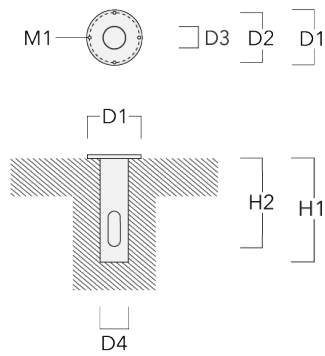

SP2-2/M8 Pole clamp, double (Ø 38-60)	146-0247	38-60	1	38-66
---------------------------------------	----------	-------	---	-------

FLC121 LED

Description	Part ID	D1	Weight (kg)	D
SP2-2/M8 Pole clamp, double (Ø 76-89)	146-0248	76-89	1.20	76-89

SP1-2/M8 Pole clamp, single (Ø 38-60)	146-0245	38-60	1	38-66
---------------------------------------	----------	-------	---	-------

Short post EM

Fagerhult Lighting Ltd

33-34 Dolben Street, SE1 0UQ London, United Kingdom

<https://we-ef.com/uk>

Subject to technical changes and errors. - Generated on 23/10/2024

FLC121 LED

Description	Part ID	D1	D2	H1	M1	Weight (kg)
EM1-2/M8	146-0253	160	130	200	9	1.10

Ground spike EF

Description	Part ID	H1	Weight (kg)
Ground spike EF1-2/M8	146-0251	270	0.40

FLC121 LED

Description	Part ID	H1	Weight (kg)
Ground spike EF1-2/M5 for FLC121	145-9196	270	1

Planted root

Description	Part ID	D1	D2	D3	D4	H1	H2	M1	Weight (kg)
Planted root ESV4	300-0461	145	130	102	108	400	350	8	7.85