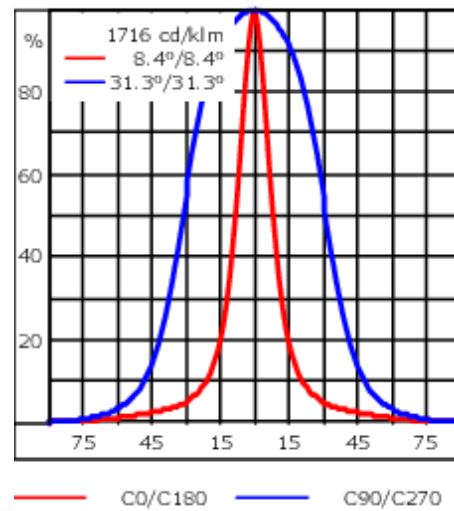

FLC121 LED

Spécifications

Description du matériel

Corps	Corps en fonte d'aluminium, visserie inox avec traitement PCS
Lentille	Verre de sécurité
Couleurs	Peinture poudre disponible avec 35 couleurs différents
Joint	Joint silicone CCG®
Visserie	PCS Inox avec revêtement polymère
IP	IP66
IK	IK07
Protection contre la corrosion	5CE
Surface exposée au vent	0.025 m²

Description électrique

Alimentation électrique	220-240V / 50-60 Hz
Driver	Driver électronique séparé thermiquement

WE-EF LUMIERE

ZAC de Chesnes Nord, 6 Rue de Brisson, CS80330, 38290 Satolas et Bonce - Téléphone: +33 4 74 99 14 44
info.france@we-ef.com - <https://we-ef.com/fr>

Sous réserve de modifications techniques et d'erreurs. - Généré le 23/11/2024