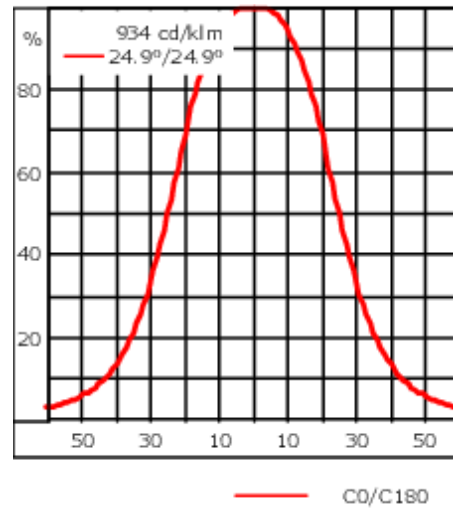

Specifications

Material description

Body	Marine-grade, die-cast aluminium alloy
Lens	Safety glass lens
Colours	 RAL9004 Signal black RAL9006 White aluminium RAL9007 Grey aluminium RAL7016 Anthracite grey RAL9016 Traffic white
Gasket	Silicone CCG® Controlled Compression Gasket
Fasteners	PCS Polymer Coated Stainless Steel Hardware
Ingress protection	IP55
Impact resistance	IK07
Corrosion resistance	5CE

Electrical description

Power supply	220-240V / 50-60 Hz
Driver / Ballast	Integral EC electronic converter in thermally-separated compartment
Surge protection	1/2 kV

Additional information

Lifetime	Ta=25° L90B10 > 90000h
Energy efficiency class	C-D (Light source)