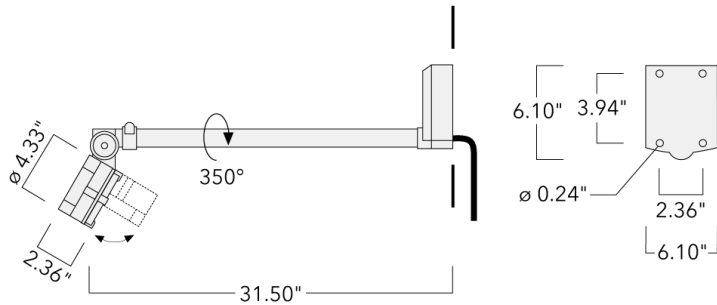

FLC121 LED - Wall bracket

Specifications

Material description

Body	Marine-grade, all-aluminium construction
Lens	Clear tempered glass lens.
Colors	RAL9004 Black RAL9007 Grey Metallic RAL9016 White RAL8019 Dark Bronze
Gasket	Silicone rubber gasket
Fasteners	PCS Polymer Coated Stainless Steel hardware
Ingress protection	IP55
Impact resistance	IK07
Corrosion resistance	5CE

Electrical description

Power supply	Integral [ECG] electronic 0-10 V dimmable driver in 120-277 universal voltage
Driver / Ballast	Integral EC electronic converter in thermally-separated compartment
Surge protection	Integral 10kV Surge Protector

WE-EF LIGHTING USA, LLC

410-D Keystone Drive, 15086 Warrendale, PA 15086 - Phone: +1 724 742 0030
customersupport.usa@we-ef.com - <https://we-ef.com/us>
Subject to technical changes and errors. - Generated on 11/23/2024