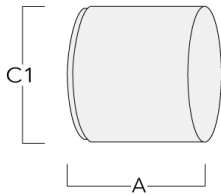

Knuckle permits 350° horizontal and 90° vertical aiming of optics.

Specify product with 7 Digit product code - Finish Color. Accessories, such as mounting, optical, and electrical, must be specified separately.

145-0070+145-0145

we-ef

FLC121 LED - Wall bracket

Optical Accessories

Snoot

| Description | Part ID | A | C1 |
|-------------|----------|-------|-------|
| Snoot ET | 145-0030 | 2.36" | 4.72" |

WE-EF LIGHTING USA, LLC