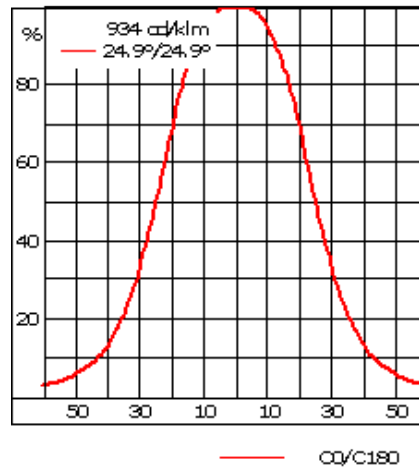

FLC121 LED - Wall bracket

Specifications

Material description

Body	Marine-grade, all-aluminium construction
Lens	Clear tempered glass lens.
Colors	RAL9004 Black RAL9007 Grey Metallic RAL9016 White RAL8019 Dark Bronze
Gasket	Silicone rubber gasket
Fasteners	PCS Polymer Coated Stainless Steel hardware
Ingress protection	IP55
Impact resistance	IK07
Corrosion resistance	5CE

Electrical description

Power supply	Integral [ECG] electronic 0-10 V dimmable driver in 120-277 universal voltage
Driver / Ballast	Integral EC electronic converter in thermally-separated compartment
Surge protection	Integral 10kV Surge Protector

WE-EF LIGHTING USA, LLC

410-D Keystone Drive, 15086 Warrendale, PA 15086 - Phone: +1 724 742 0030
customersupport.usa@we-ef.com - <https://we-ef.com/us>
Subject to technical changes and errors. - Generated on 11/23/2024