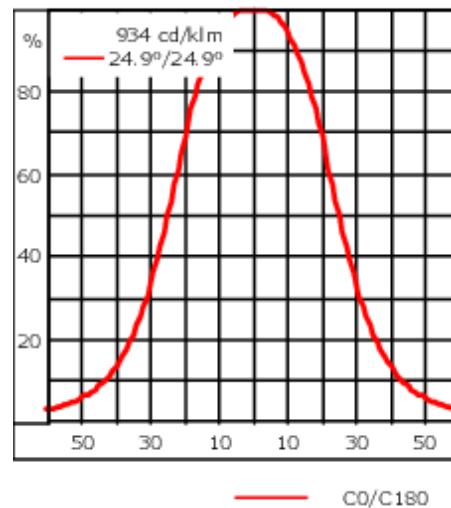

Specifications

Material description

Body	Marine-grade, die-cast aluminium alloy
Lens	Safety glass lens
Colours	RAL9004 Signal black RAL9006 White aluminium RAL9007 Grey aluminium RAL7016 Anthracite grey RAL9016 Traffic white
Gasket	Silicone rubber gaskets
Fasteners	PCS Polymer Coated Stainless Steel Hardware
Ingress protection	IP55
Impact resistance	IK07
Corrosion resistance	5CE

Electrical description

Power supply	220-240V / 50-60 Hz
Driver / Ballast	Integral EC electronic converter in thermally-separated compartment
Surge protection	1/2 kV

Additional information

Lifetime	Ta=25° L90B10 > 90000h
Energy efficiency class	C-D (Light source)

WE-EF LEUCHTEN GmbH

Töpinger Straße 16, 29646 Bispingen, Germany - Phone: +49 5194 909-0
info@we-ef.com - <https://we-ef.com>

Subject to technical changes and errors. - Generated on 23/11/2024