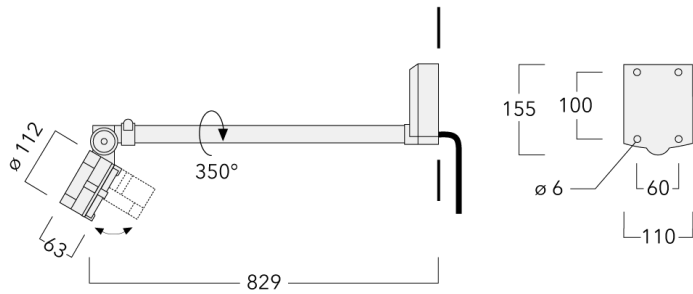

145-0071

FLC121 LED - Wall bracket

we-ef

Description

IP55, Class I. Class II on request. IK07. Marine-grade, die-cast aluminium alloy. 5CE superior corrosion protection including PCS hardware. Silicone CCG® Controlled Compression Gasket. Safety glass lens. Integral EC electronic converter in thermally separated compartment. CAD-optimised optics for superior illumination and glare control. OLC® One LED Concept. Factory installed LED circuit board. Optional 2200 K version available.

Knuckle permits 350° horizontal and 90° vertical aiming of optics.

Weight	2.90 kg
Light distribution	symmetric, wide beam [B]
Light source	LED-6/12W / 700 mA - 4000 K
CRI	80
Power supply	EC
LEDs	6
Rated input power	14.5 W
Nominal Lumen (lm)	
LED Lumen	310
Total Lumen	1860
Tj	85
Rated lumens (lm)	
LED Lumen	240
Total Lumen	1440
Ta	25

Fagerhult Lighting Ltd

33-34 Dolben Street, SE1 0UQ London, United Kingdom

<https://we-ef.com/uk>

Subject to technical changes and errors. - Generated on 23/10/2024

Specifications

Material description

Body	Marine-grade, die-cast aluminium alloy
Lens	Safety glass lens
Colours	<div style="display: flex; flex-direction: column; gap: 5px;"> <div> RAL9004 Signal black</div> <div> RAL9006 White aluminium</div> <div> RAL9007 Grey aluminium</div> <div> RAL7016 Anthracite grey</div> <div> RAL9016 Traffic white</div> </div>
Gasket	Silicone CCG® Controlled Compression Gasket
Fasteners	PCS Polymer Coated Stainless Steel Hardware
Ingress protection	IP55
Impact resistance	IK07
Corrosion resistance	5CE