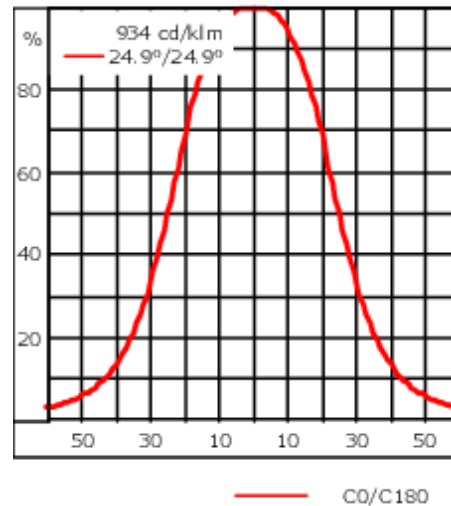

Specifications

Material description

Body	Marine-grade, die-cast aluminium alloy
Lens	Safety glass lens
Colours	 RAL9004 Signal black RAL9006 White aluminium RAL9007 Grey aluminium RAL7016 Anthracite grey RAL9016 Traffic white
Gasket	Silicone CCG® Controlled Compression Gasket
Fasteners	PCS Polymer Coated Stainless Steel Hardware
Ingress protection	IP55
Impact resistance	IK07
Corrosion resistance	5CE

Electrical description

Power supply	220-240V / 50-60 Hz
Driver / Ballast	Integral EC electronic converter in thermally-separated compartment
Surge protection	1/2 kV

Additional information

Lifetime	Ta=25° L90B10 > 90000h
Energy efficiency class	C-D (Light source)