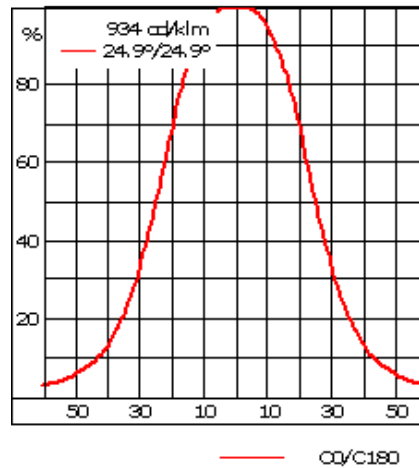

FLC121 LED - Wall bracket

Specifications

Material description

Body	Marine-grade, all-aluminium construction
Lens	Clear tempered glass lens.
Colors	 RAL9004 Black RAL9007 Grey Metallic RAL9016 White RAL8019 Dark Bronze
Gasket	Silicone rubber gasket
Fasteners	PCS Polymer Coated Stainless Steel hardware
Ingress protection	IP55
Impact resistance	IK07
Corrosion resistance	5CE

Electrical description

Power supply	Integral [ECG] electronic 0-10 V dimmable driver in 120-277 universal voltage
Driver / Ballast	Integral EC electronic converter in thermally-separated compartment
Surge protection	Integral 10kV Surge Protector

WE-EF LIGHTING USA, LLC

410-D Keystone Drive, 15086 Warrendale, PA 15086 - Phone: +1 724 742 0030
customersupport.usa@we-ef.com - <https://we-ef.com/us>
Subject to technical changes and errors. - Generated on 11/23/2024