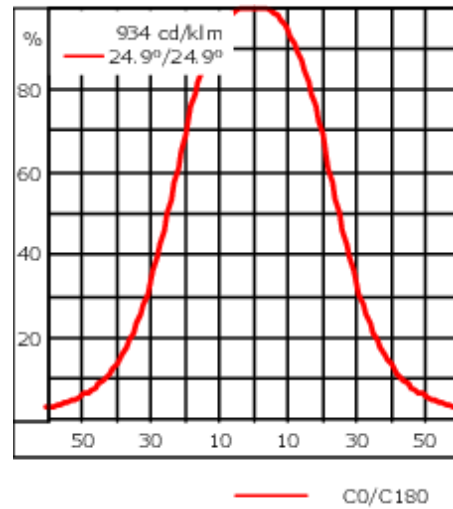

145-0071

FLC121 LED Wall bracket

we-ef

Specifications

Material description

Body	Marine-grade, all-aluminium construction
Lens	Safety glass lens
Colours	RAL9004 Signal black RAL9007 Grey aluminium RAL7016 Anthracite grey RAL9016 Traffic white
Gasket	Silicone CCG® Controlled Compression Gasket
Fasteners	PCS hardware
Ingress protection	IP66
Impact resistance	IK07
Corrosion resistance	5CE

Electrical description

Power supply	220-240V / 50-60 Hz
Driver / Ballast	Integral EC electronic converter in thermally-separated compartment

Additional information

Lifetime	Ta=25° L90B10 > 90000h

WE-EF LIGHTING (Thailand) Co., Ltd.

57 Moo 5, Kingkaew Rd., Bangplee, 10540 Samutprakarn - Phone: +66 2 738 96 20 - Fax: +66 2 738 96 29

<https://we-ef.com/asia>

Subject to technical changes and errors. - Generated on 08/06/2025