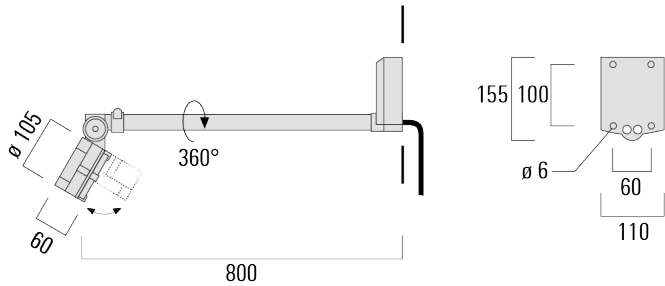

145-0071

FLC121 LED Wall bracket

we-ef

Specifications

Material description

Body	Marine-grade, all-aluminium construction
Lens	Safety glass lens
Colours	RAL9004 Signal black RAL9007 Grey aluminium RAL7016 Anthracite grey RAL9016 Traffic white
Gasket	Silicone CCG® Controlled Compression Gasket
Fasteners	PCS hardware
Ingress protection	IP66
Impact resistance	IK07
Corrosion resistance	5CE

Electrical description

Power supply	220-240V / 50-60 Hz
Driver / Ballast	Integral EC electronic converter in thermally-separated compartment

Additional information

Lifetime	Ta=25° L90B10 > 90000h

WE-EF LIGHTING (Thailand) Co., Ltd.

57 Moo 5, Kingkaew Rd., Bangplee, 10540 Samutprakarn - Phone: +66 2 738 96 20 - Fax: +66 2 738 96 29

<https://we-ef.com/asia>

Subject to technical changes and errors. - Generated on 08/06/2025