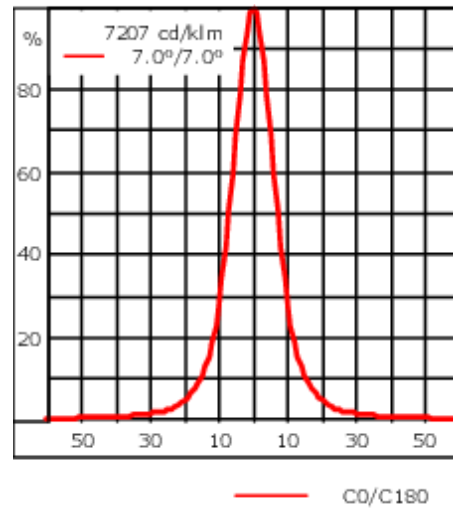

145-0073+145-0145

FLC121 LED - Wall bracket

we-ef

Specifications

Material description

Body	Marine-grade, die-cast aluminium alloy
Lens	Safety glass lens
Colours	RAL9004 Signal black RAL9006 White aluminium RAL9007 Grey aluminium RAL7016 Anthracite grey RAL9016 Traffic white
Gasket	Silicone CCG® Controlled Compression Gasket
Fasteners	PCS Polymer Coated Stainless Steel Hardware
Ingress protection	IP55
Impact resistance	IK07
Corrosion resistance	5CE

Electrical description

Power supply	220-240V / 50-60 Hz
Driver / Ballast	Integral EC electronic converter in thermally-separated compartment
Surge protection	1/2 kV

Additional information

Lifetime	Ta=25° L90B10 > 90000h
Energy efficiency class	C-D (Light source)

Fagerhult Lighting Ltd

33-34 Dolben Street, SE1 0UQ London, United Kingdom

<https://we-ef.com/uk>

Subject to technical changes and errors. - Generated on 23/10/2024