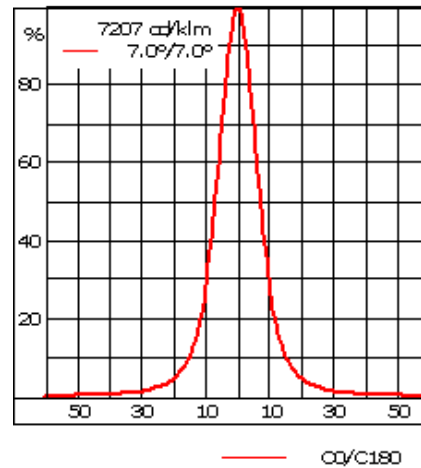

145-0073+145-0145

we-ef

FLC121 LED - Wall bracket

Specifications

Material description

Body	Marine-grade, all-aluminium construction
Lens	Clear tempered glass lens.
Colors	RAL9004 Black RAL9007 Grey Metallic RAL9016 White RAL8019 Dark Bronze
Gasket	Silicone rubber gasket
Fasteners	PCS Polymer Coated Stainless Steel hardware
Ingress protection	IP55
Impact resistance	IK07
Corrosion resistance	5CE

Electrical description

Power supply	Integral [ECG] electronic 0-10 V dimmable driver in 120-277 universal voltage
Driver / Ballast	Integral EC electronic converter in thermally-separated compartment
Surge protection	Integral 10kV Surge Protector

WE-EF LIGHTING USA, LLC

410-D Keystone Drive, 15086 Warrendale, PA 15086 - Phone: +1 724 742 0030

customersupport.usa@we-ef.com - <https://we-ef.com/us>

Subject to technical changes and errors. - Generated on 11/23/2024