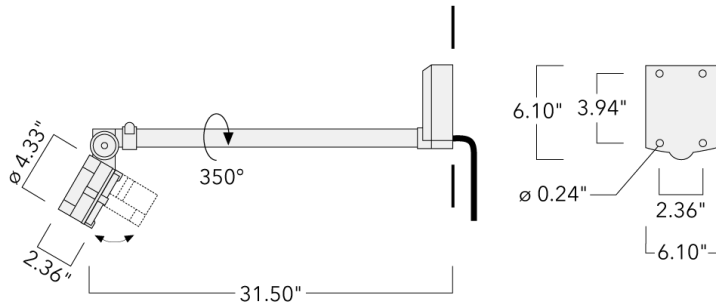

145-0073+145-0145

we-ef

FLC121 LED - Wall bracket

Specifications

Material description

Body	Marine-grade, all-aluminium construction
Lens	Clear tempered glass lens.
Colors	RAL9004 Black RAL9007 Grey Metallic RAL9016 White RAL8019 Dark Bronze
Gasket	Silicone rubber gasket
Fasteners	PCS Polymer Coated Stainless Steel hardware
Ingress protection	IP55
Impact resistance	IK07
Corrosion resistance	5CE

Electrical description

Power supply	Integral [ECG] electronic 0-10 V dimmable driver in 120-277 universal voltage
Driver / Ballast	Integral EC electronic converter in thermally-separated compartment
Surge protection	Integral 10kV Surge Protector

WE-EF LIGHTING USA, LLC

410-D Keystone Drive, 15086 Warrendale, PA 15086 - Phone: +1 724 742 0030

customersupport.usa@we-ef.com - <https://we-ef.com/us>

Subject to technical changes and errors. - Generated on 11/23/2024