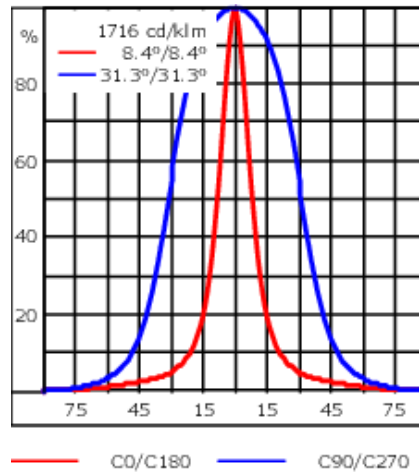

FLC121 LED - Wall bracket

Specifications

Material description

Body	Marine-grade, all-aluminium construction
Lens	Clear tempered glass lens.
Colors	 RAL9004 Black RAL9007 Grey Metallic RAL9016 White RAL8019 Dark Bronze
Gasket	Silicone rubber gasket
Fasteners	PCS Polymer Coated Stainless Steel hardware
Ingress protection	IP55
Impact resistance	IK07
Corrosion resistance	5CE

Electrical description

Power supply	Integral [ECG] electronic 0-10 V dimmable driver in 120-277 universal voltage
Driver / Ballast	Integral EC electronic converter in thermally-separated compartment
Surge protection	Integral 10kV Surge Protector

WE-EF LIGHTING USA, LLC

410-D Keystone Drive, 15086 Warrendale, PA 15086 - Phone: +1 724 742 0030
customersupport.usa@we-ef.com - <https://we-ef.com/us>
Subject to technical changes and errors. - Generated on 11/23/2024